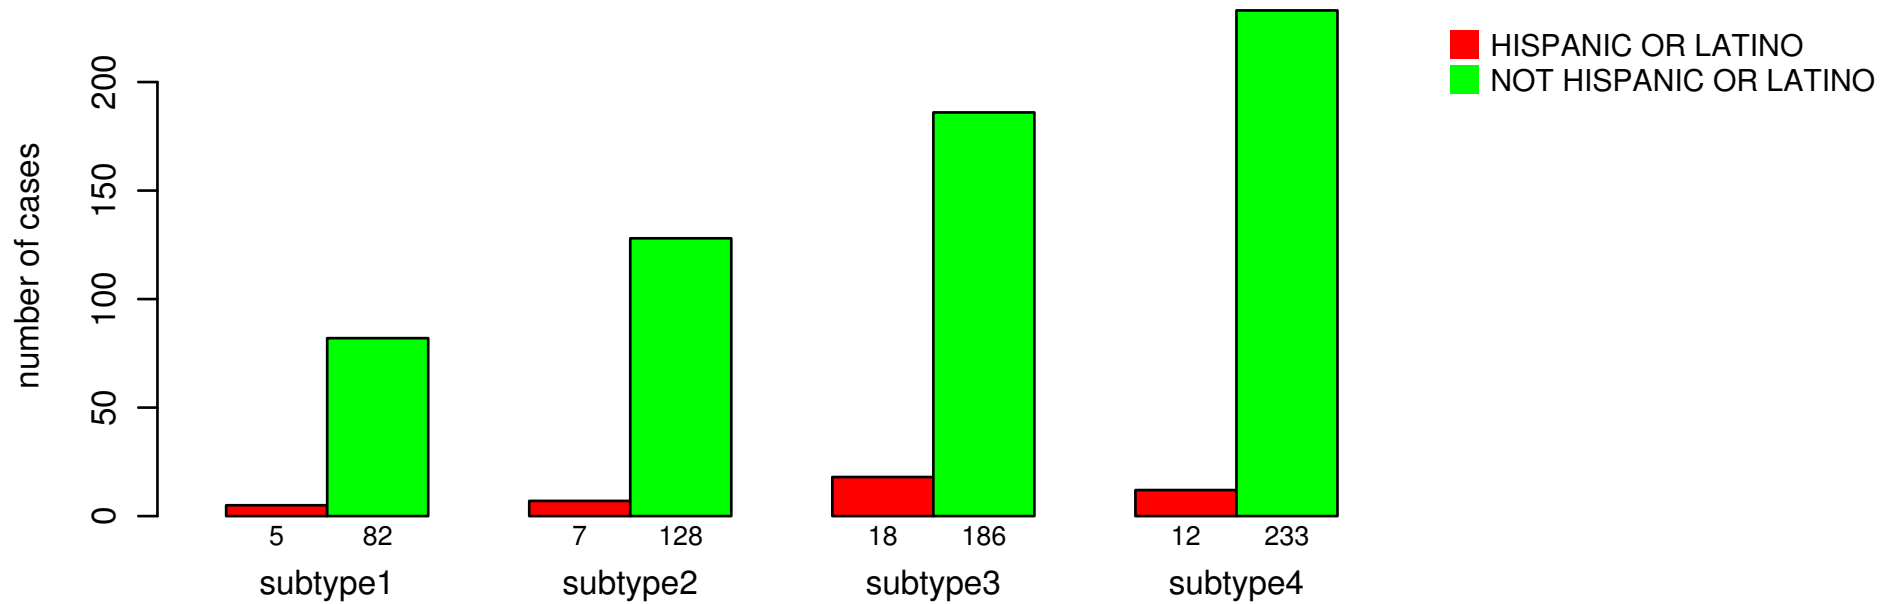

ETHNICITY

Fisher's exact test P = 0.381