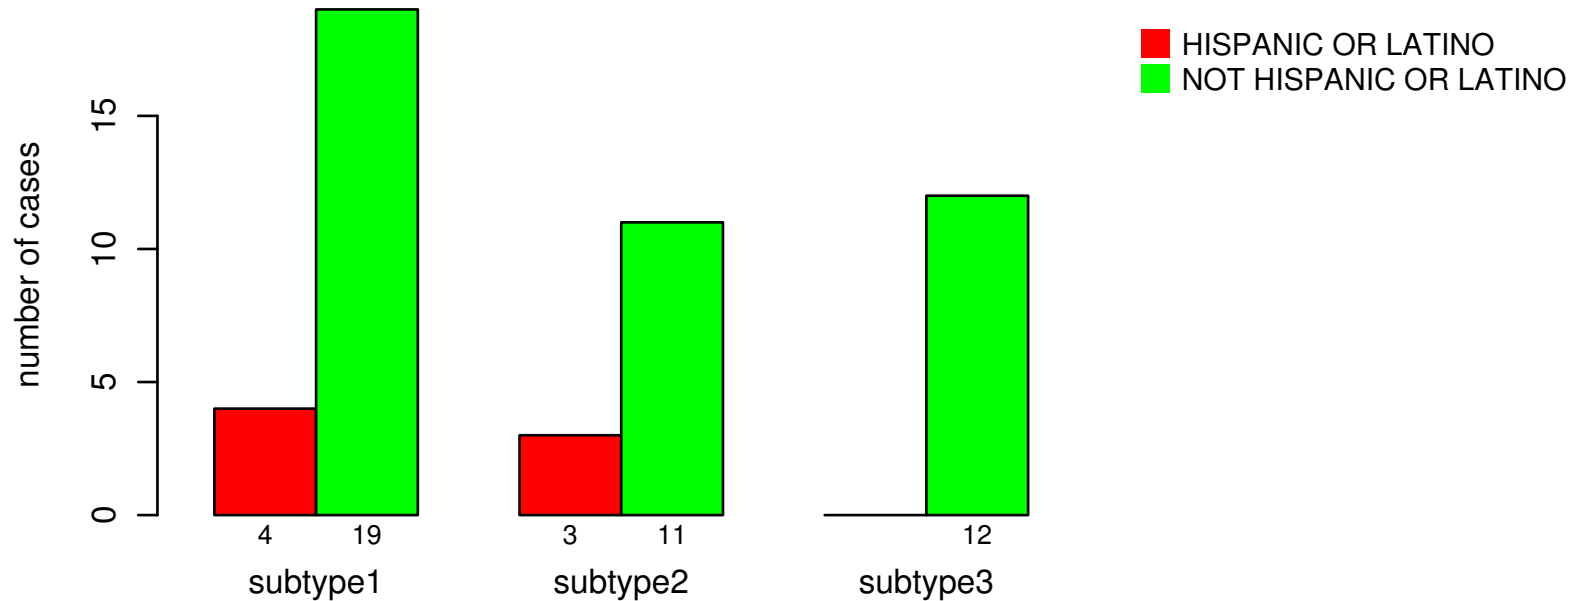

ETHNICITY

Fisher's exact test P = 0.321