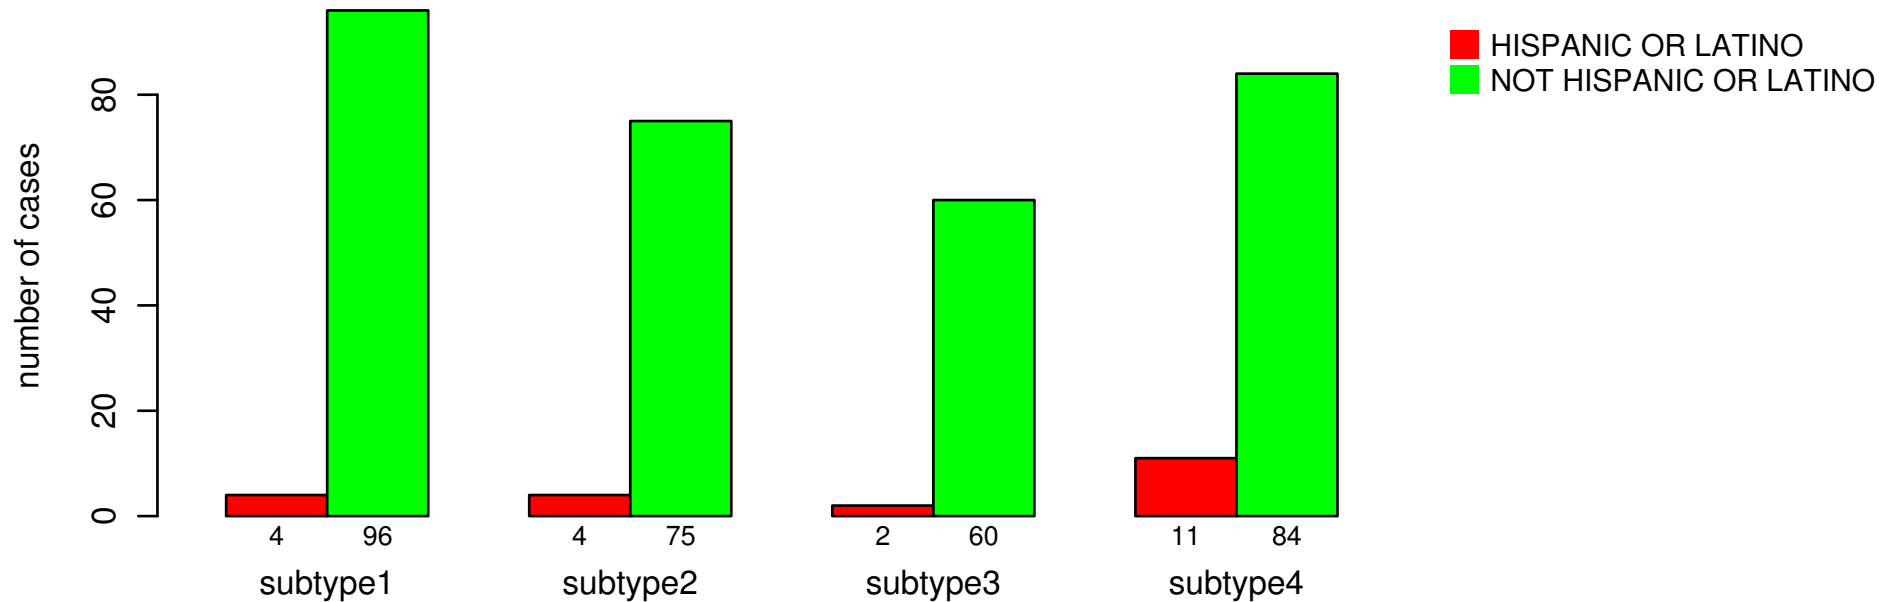

ETHNICITY

Fisher's exact test P = 0.127