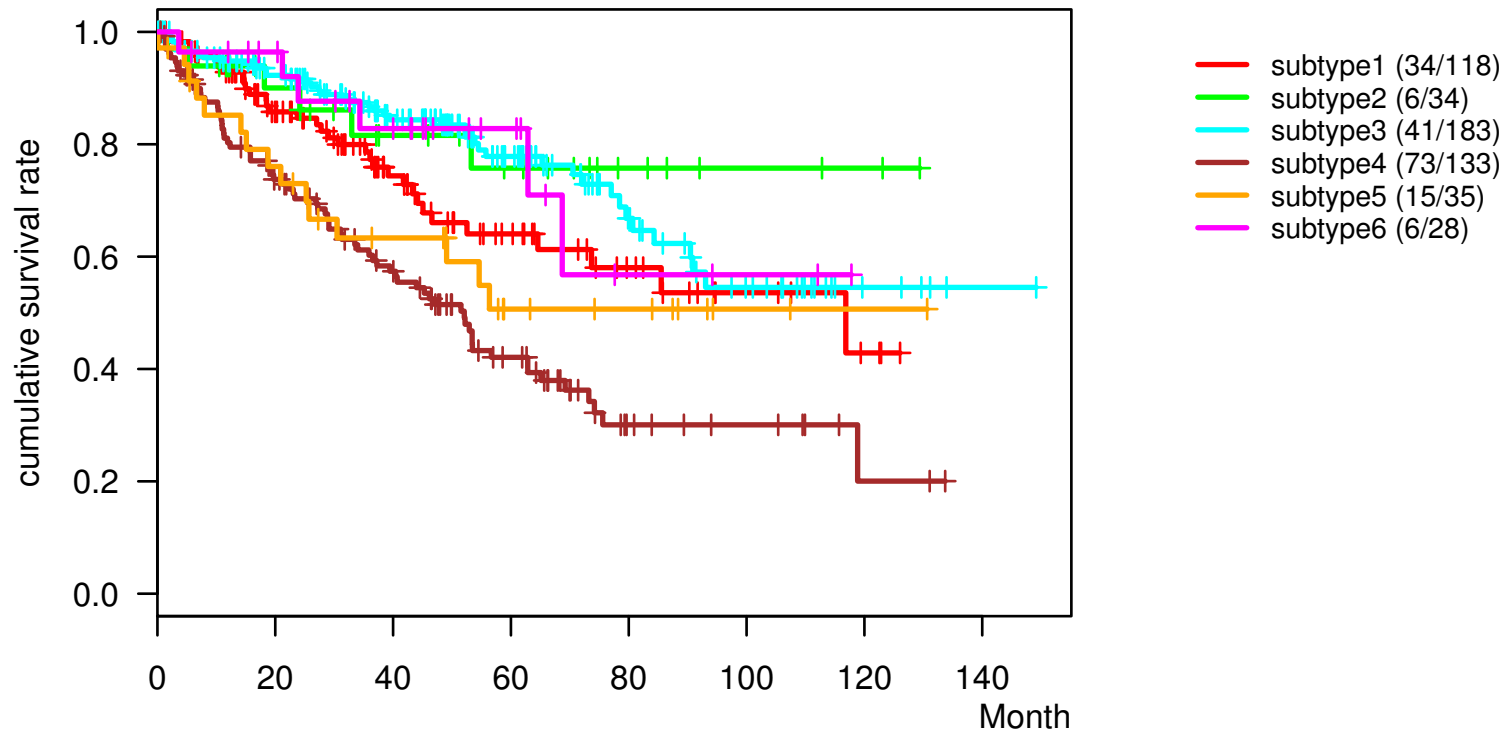

# Time to Death

logrank P = 1.89e-08