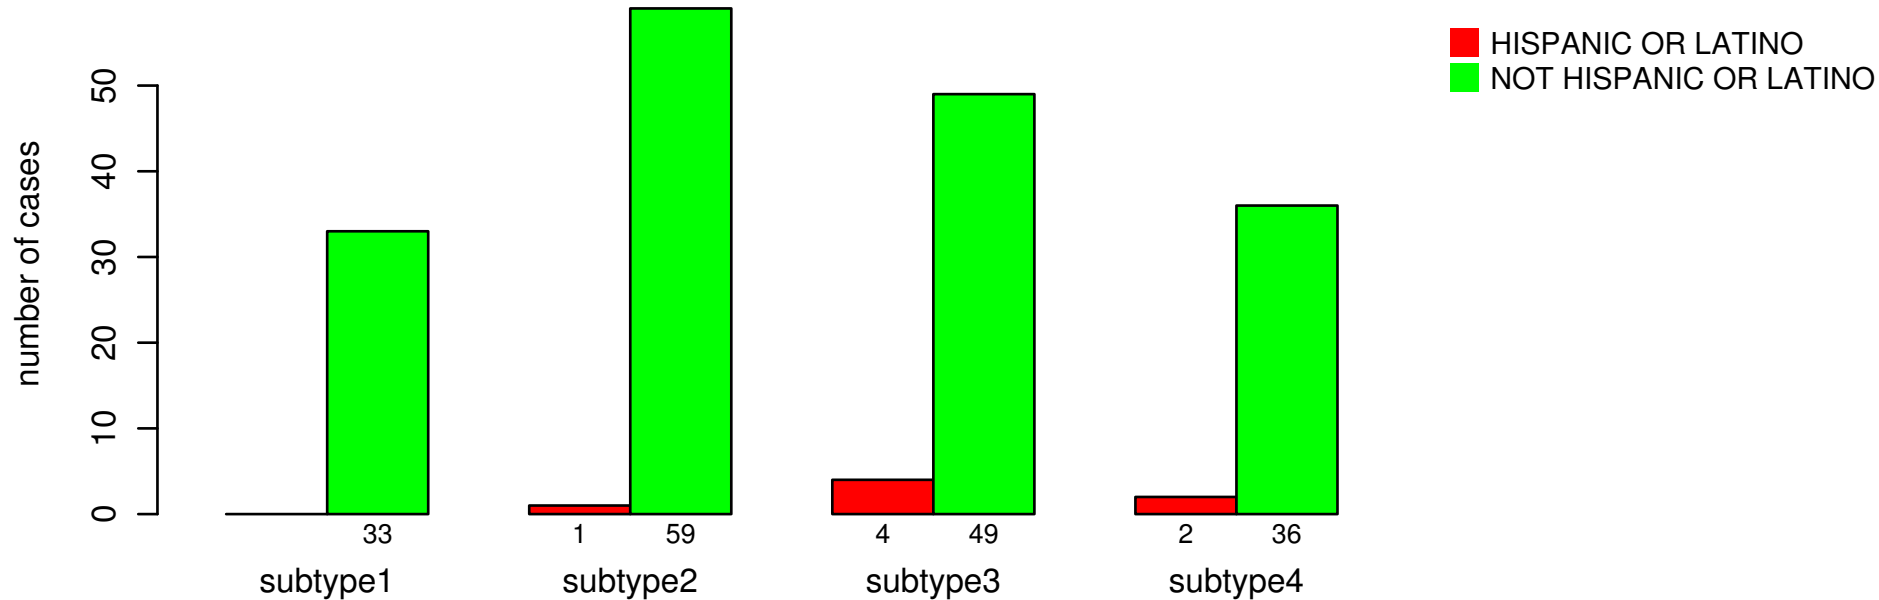

ETHNICITY

Fisher's exact test P = 0.271