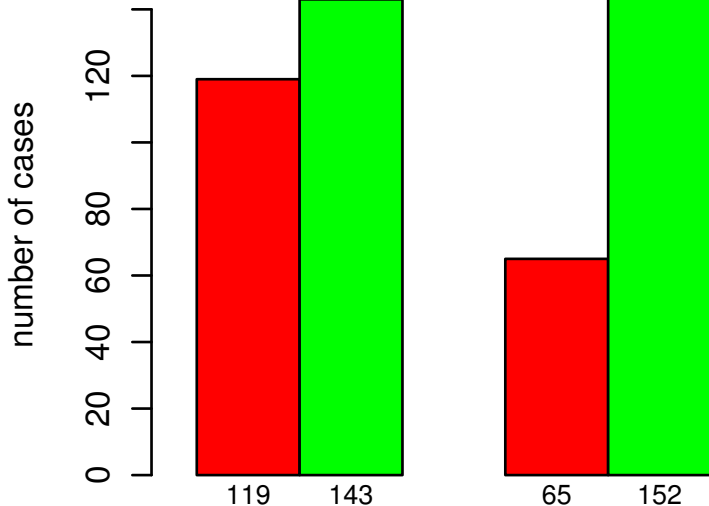

RADIATION_THERAPY

NO
YES

DEL PEAK 27(19Q13.42) MUTATED

Fisher's exact test P = 0.000664