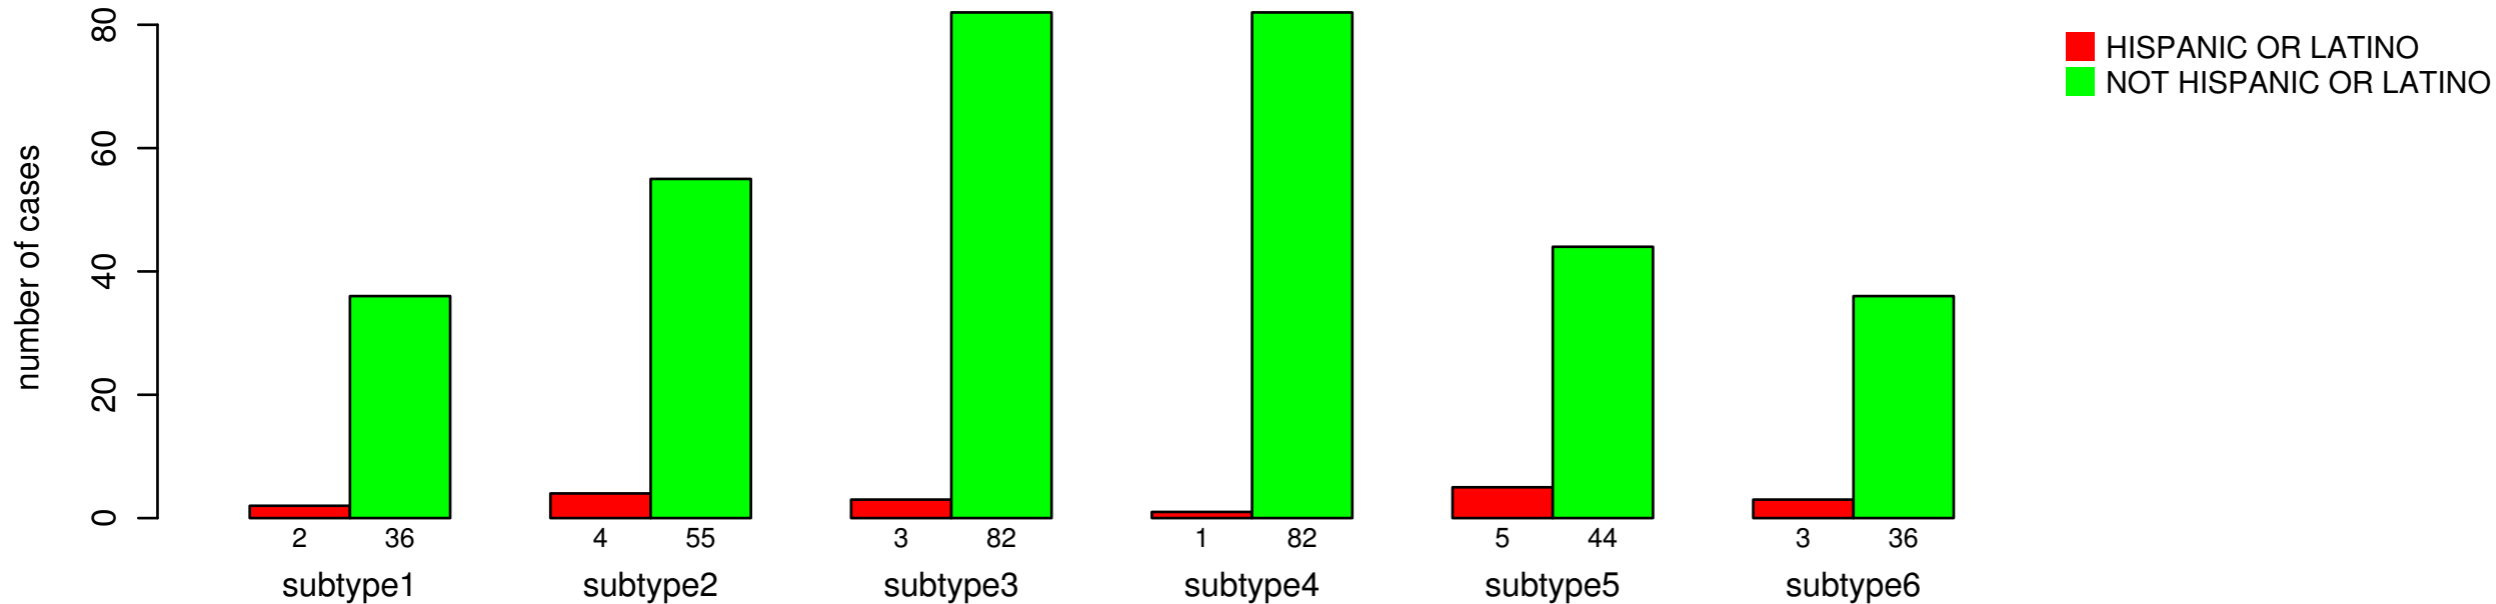

ETHNICITY

Fisher's exact test P = 0.173