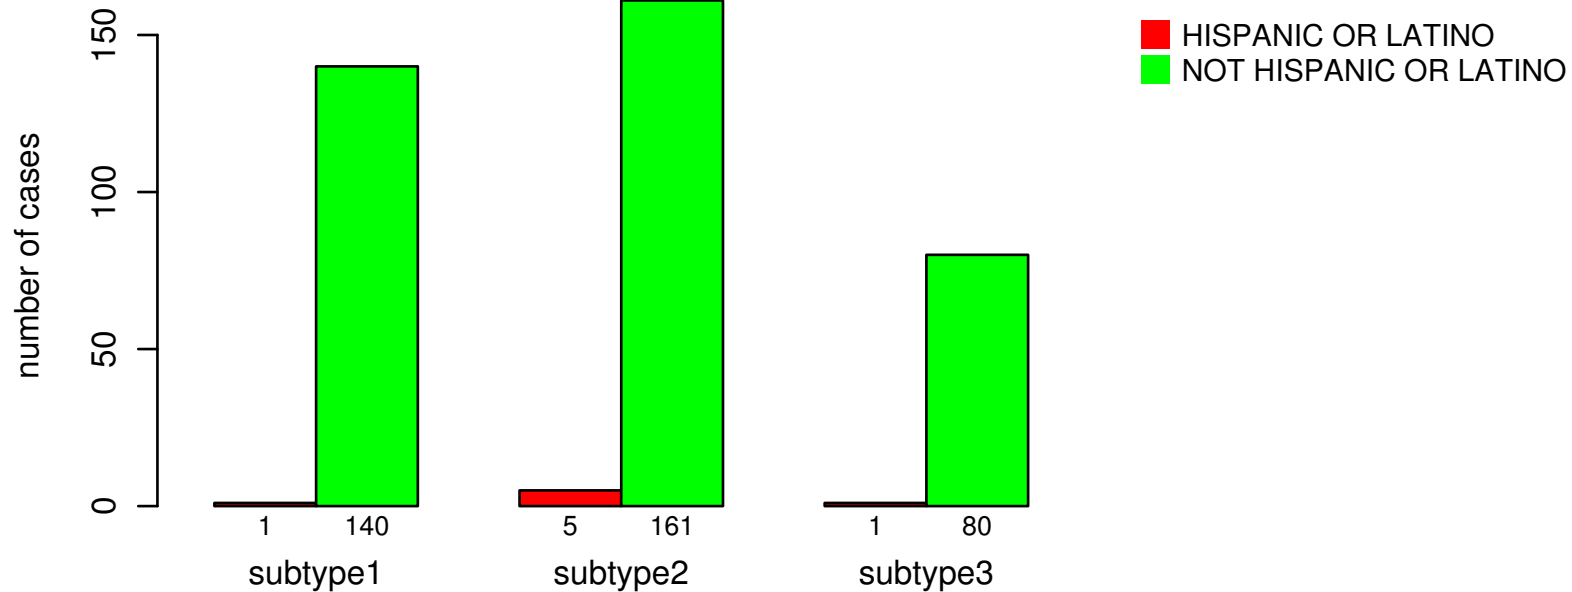

ETHNICITY

Fisher's exact test P = 0.339