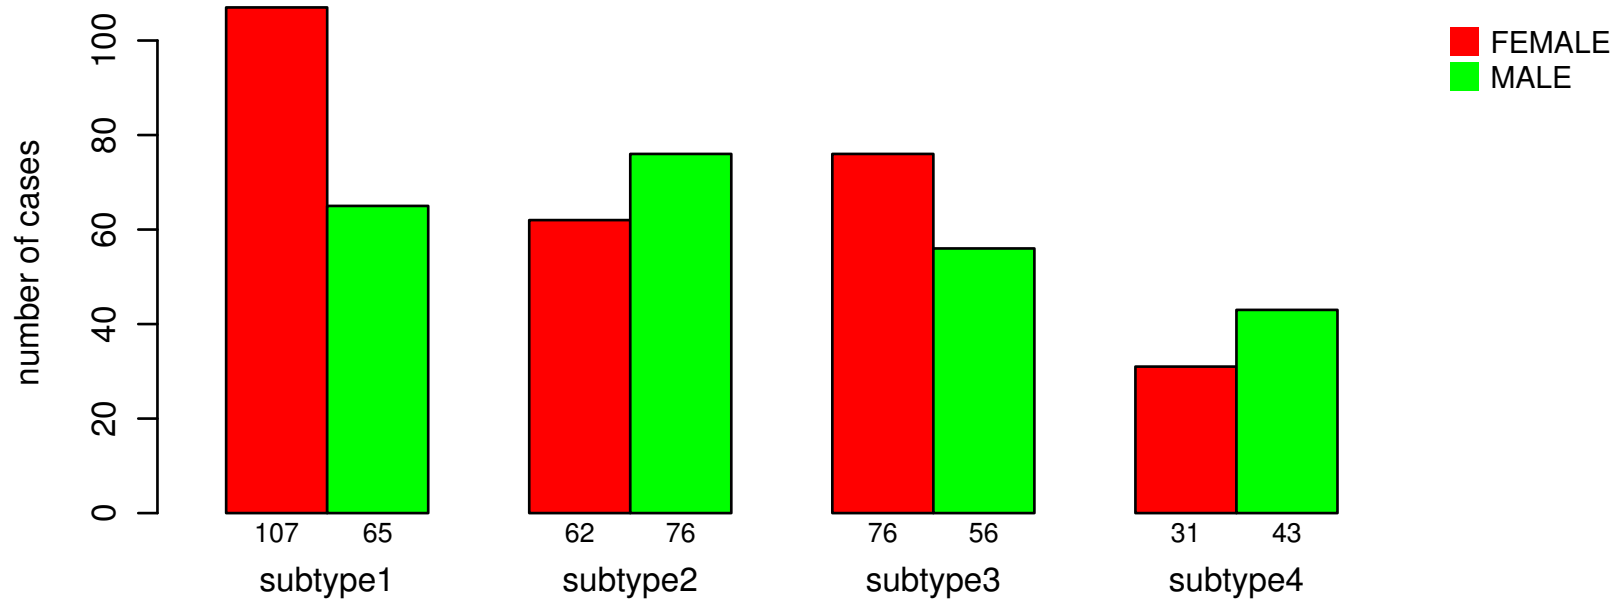

# GENDER

Fisher's exact test P = 0.00253