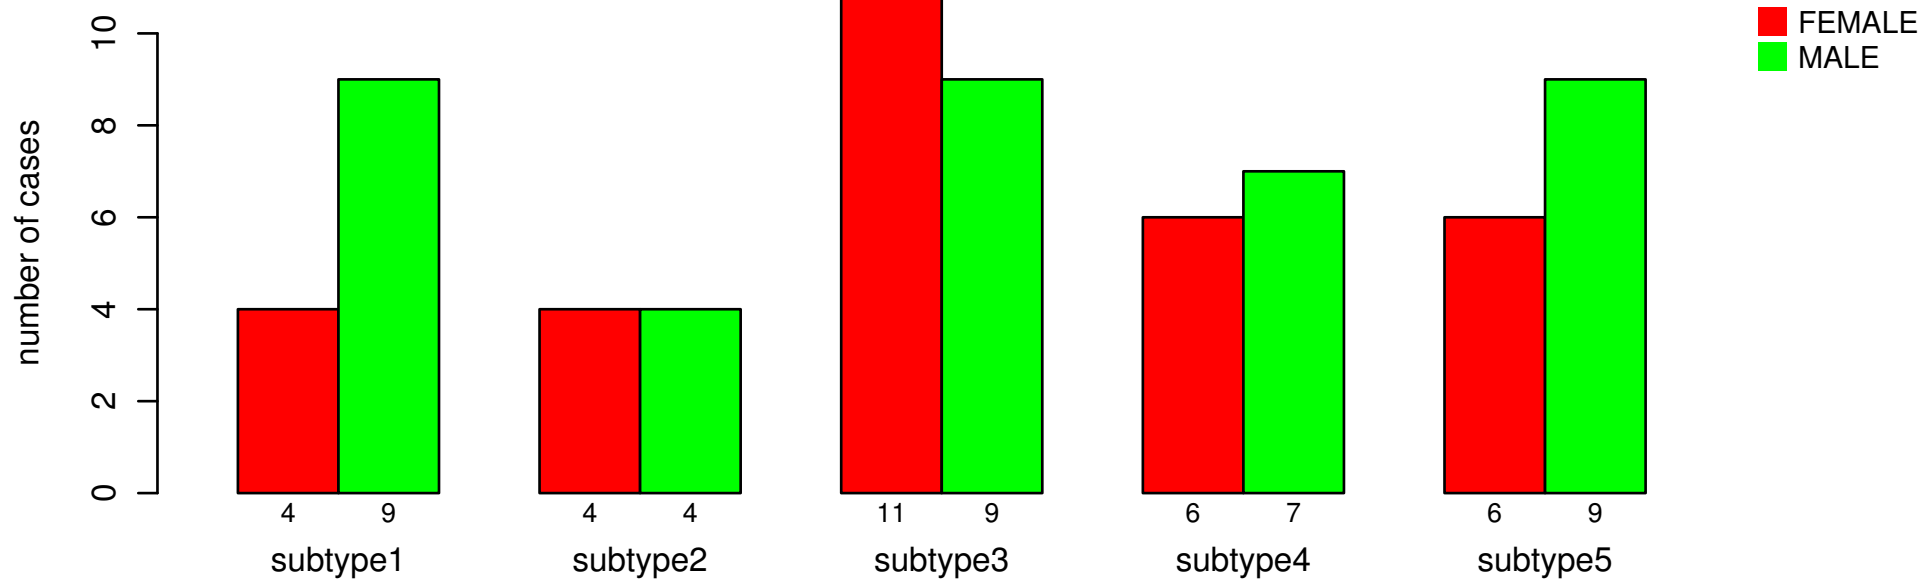

# GENDER

Fisher's exact test P = 0.712