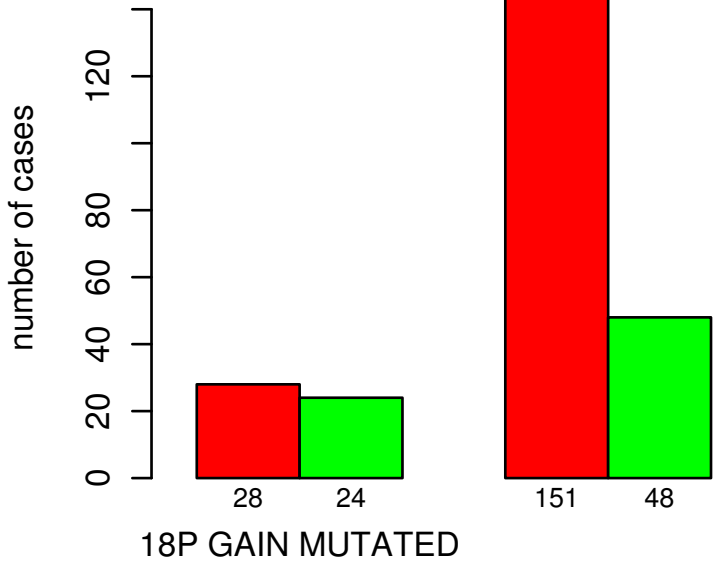

RADIATION_THERAPY

NO
YES

Fisher's exact test P = 0.00309