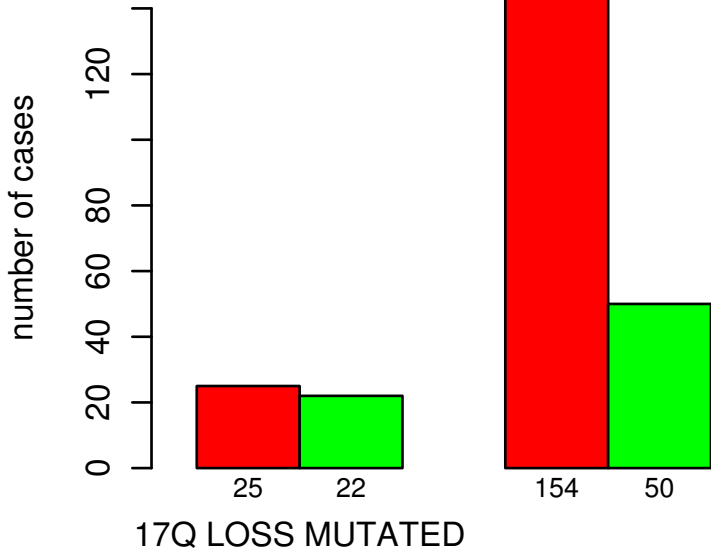

# RADIATION\_THERAPY

NO  
YES

Fisher's exact test P = 0.00385