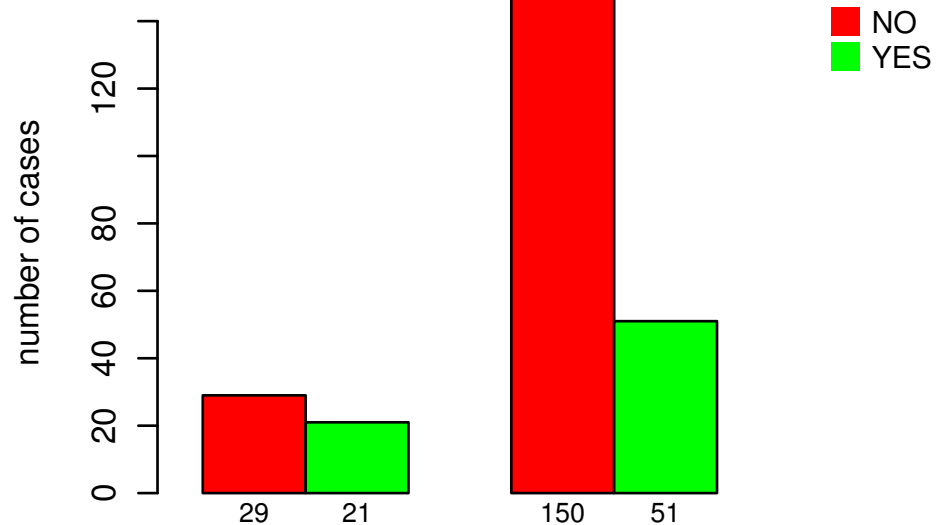

# RADIATION\_THERAPY

DEL PEAK 7(3Q13.31) MUTATED

Fisher's exact test P = 0.0238