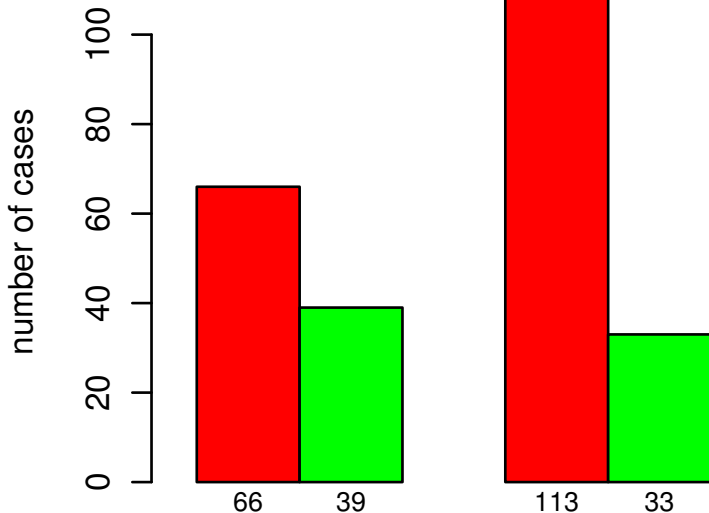

RADIATION_THERAPY

NO
YES

DEL PEAK 38(19Q13.43) MUTATED

Fisher's exact test $P = 0.0159$