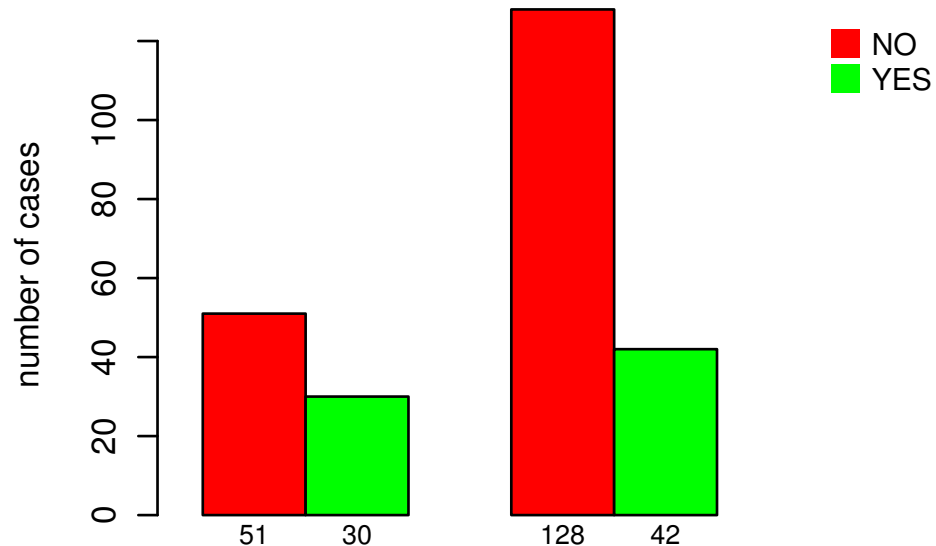

RADIATION_THERAPY

DEL PEAK 14(8P23.3) MUTATED

Fisher's exact test $P = 0.0524$