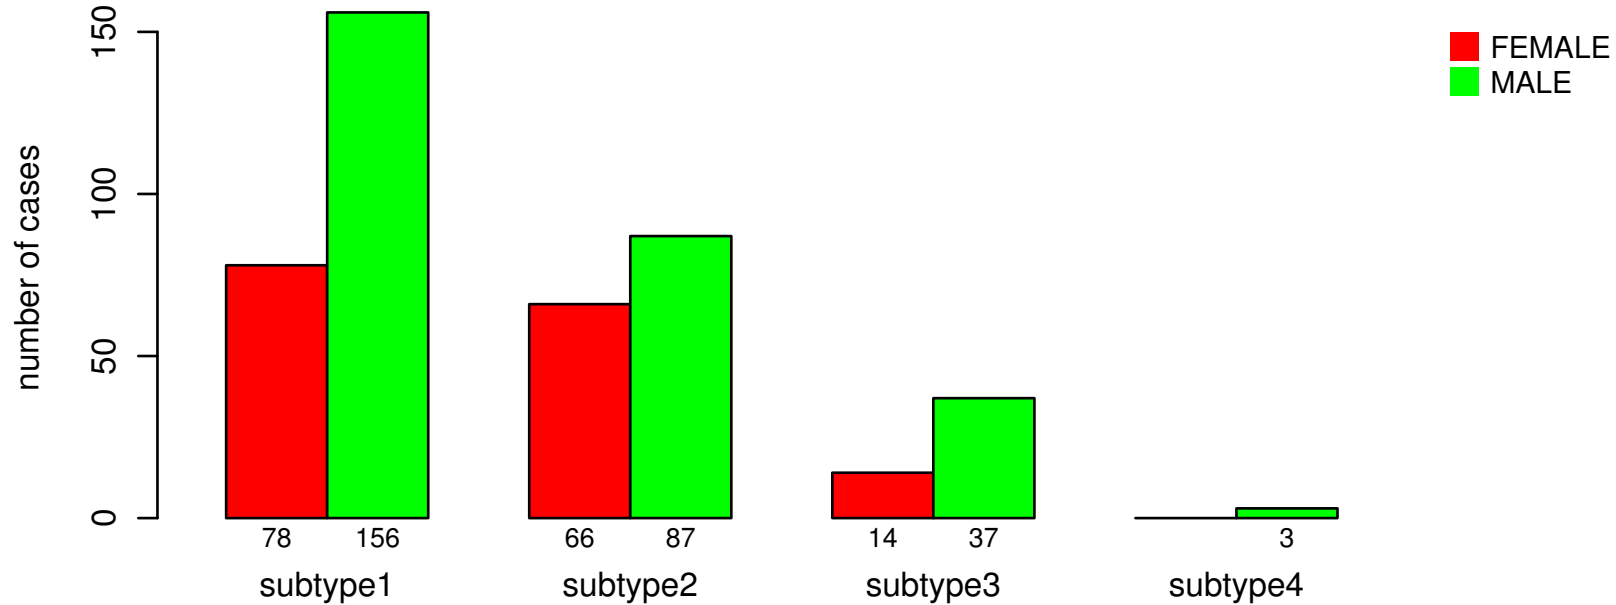

## GENDER

Fisher's exact test P = 0.062