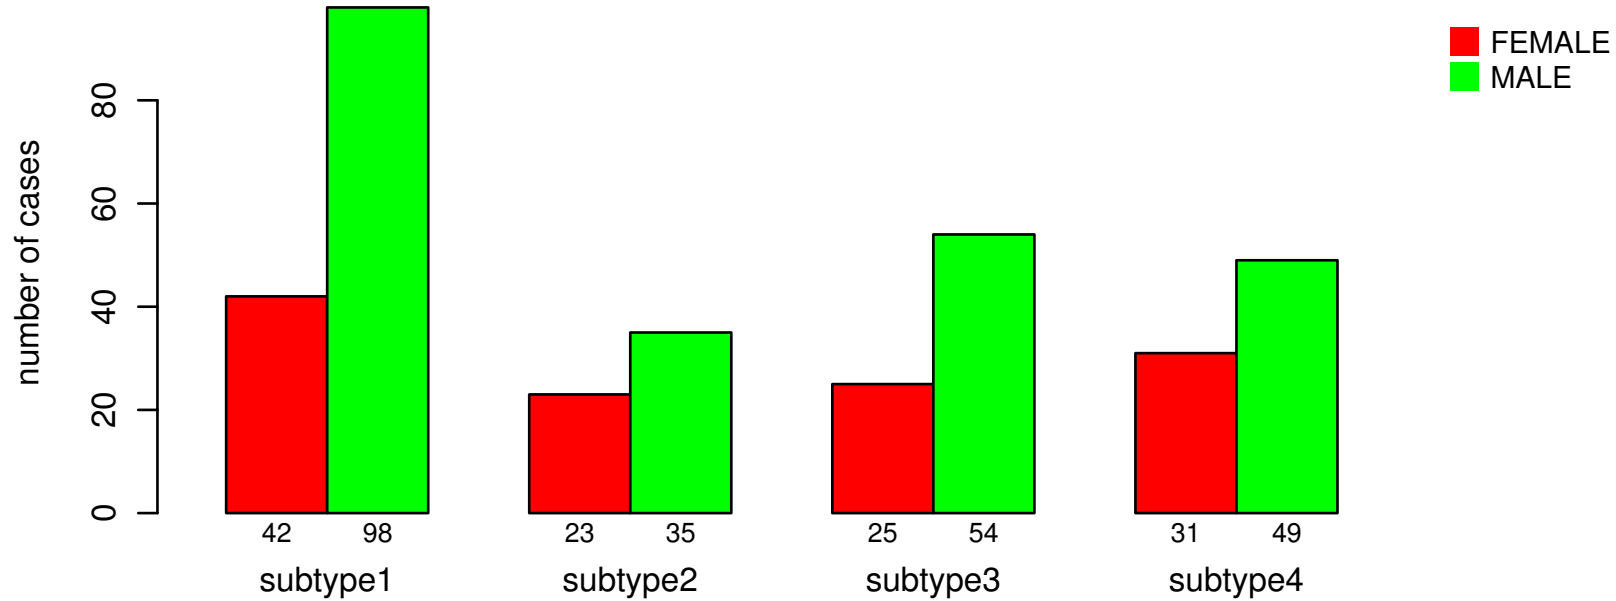

# GENDER

Fisher's exact test P = 0.417