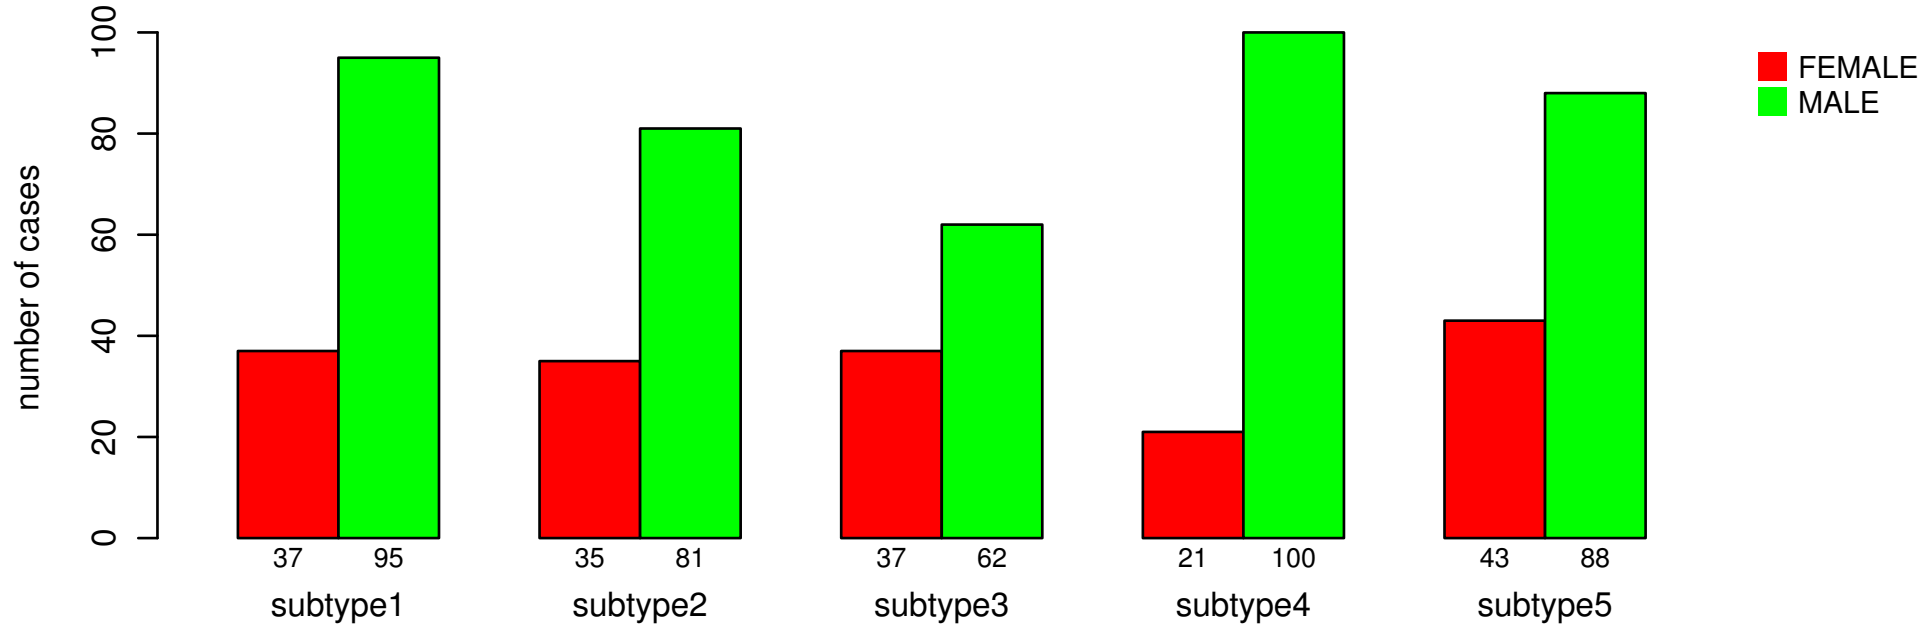

GENDER

Fisher's exact test P = 0.0113