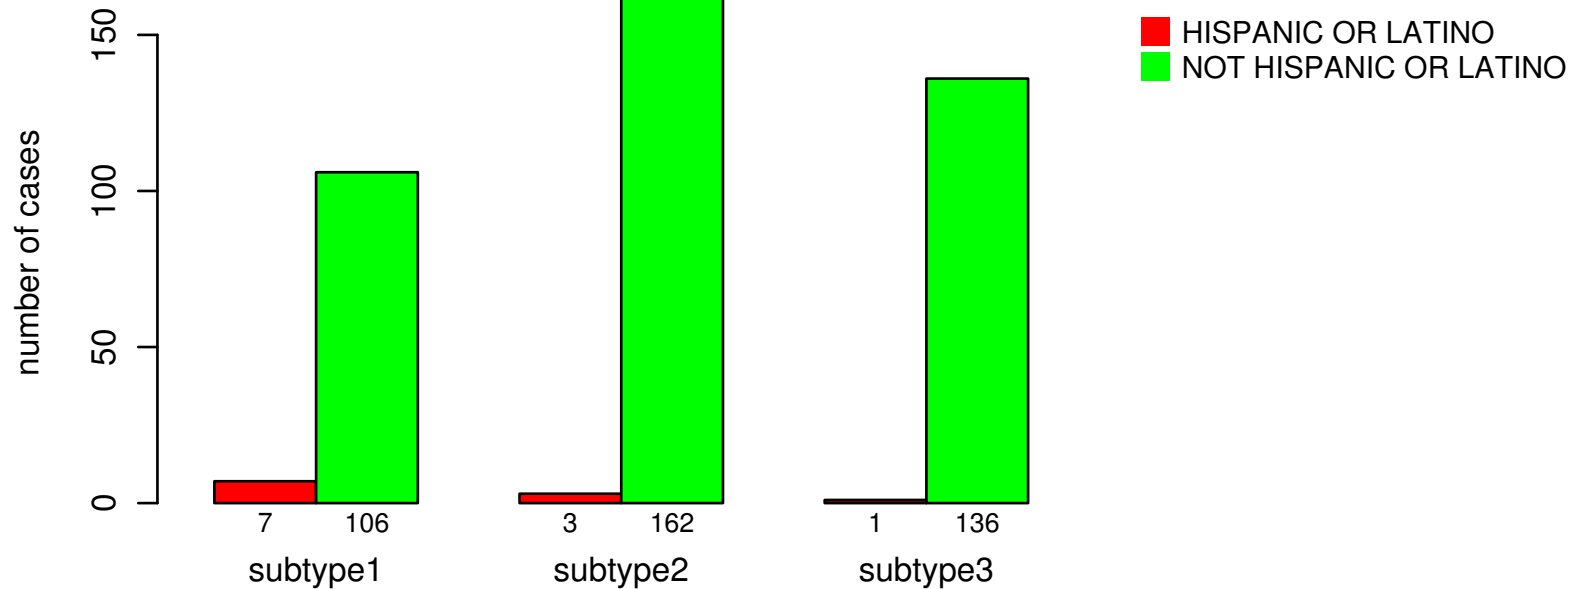

ETHNICITY

Fisher's exact test P = 0.0327