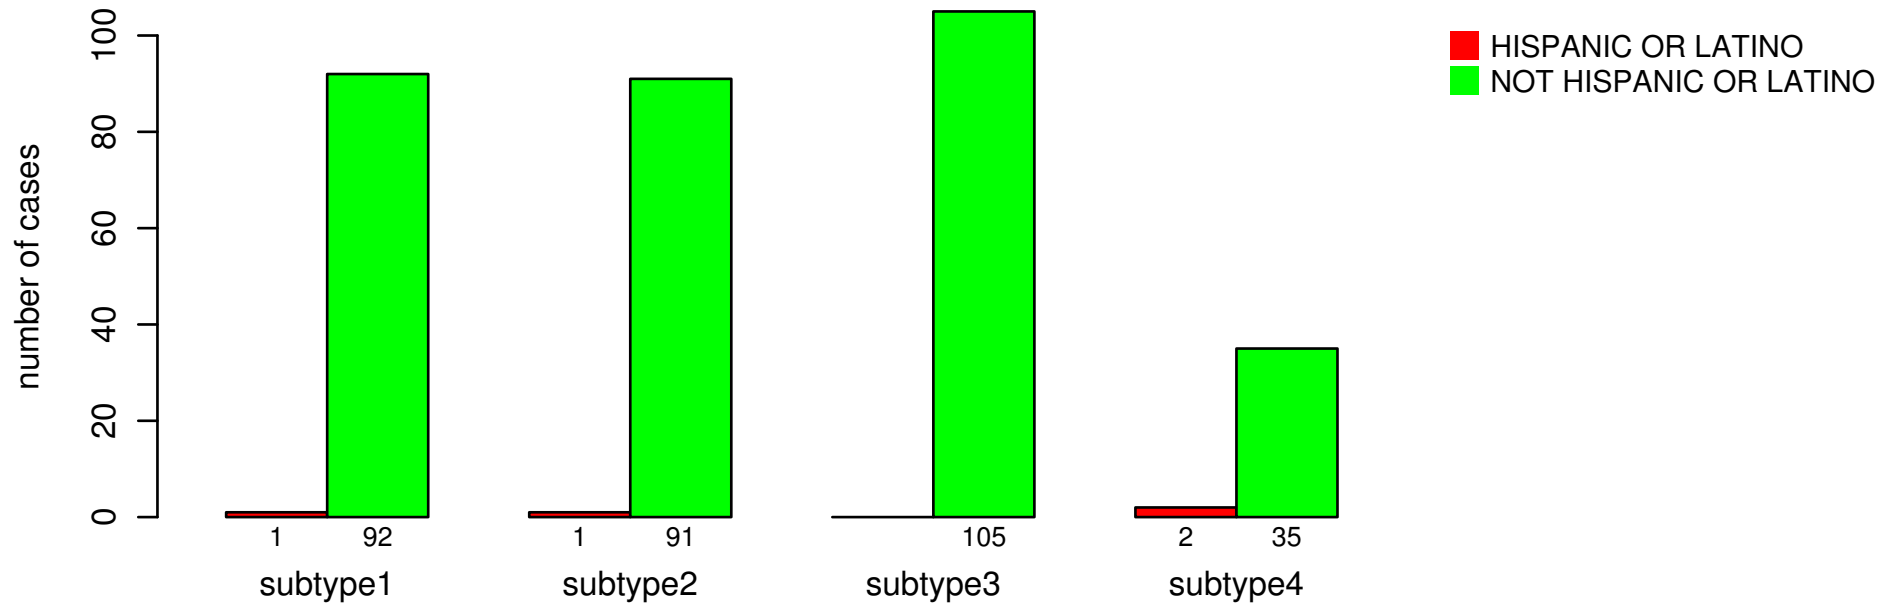

ETHNICITY

Fisher's exact test P = 0.0807