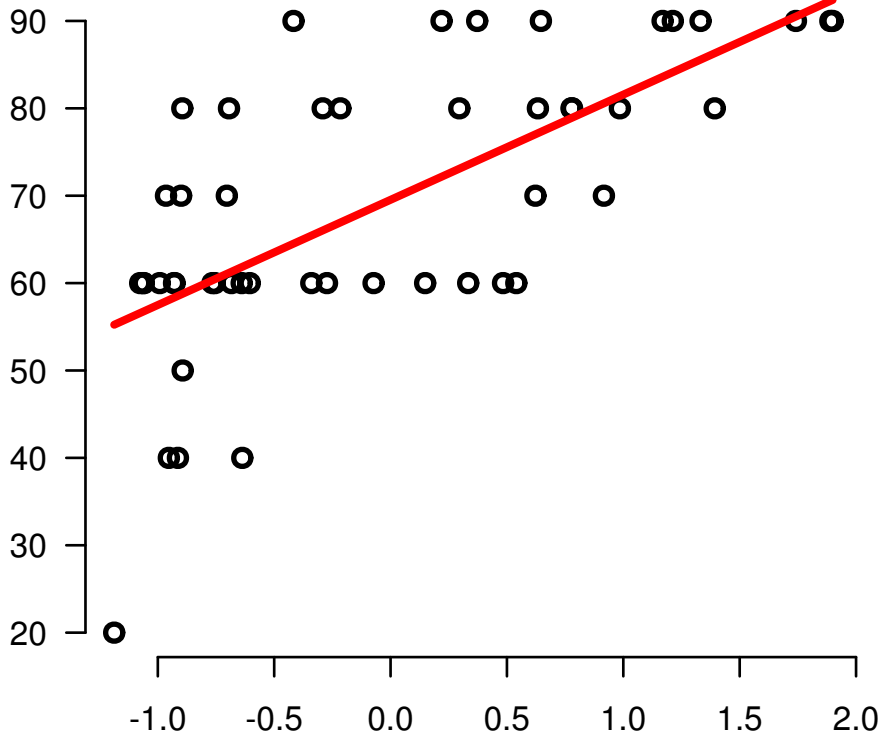

CDKN1A|P21

KARNOFSKY_PERFORMANCE_SCORE

\log_2 -EXPR
Spearman.Corr= 0.685, P=7.76e-08