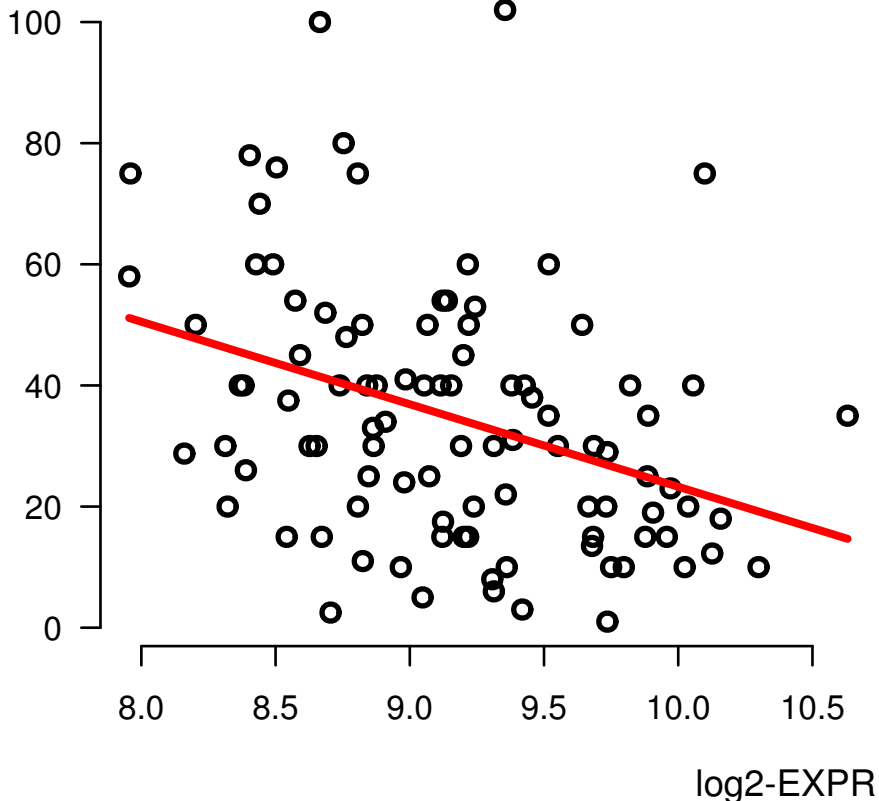

MRPS22|56945

NUMBER_PACK_YEARS_SMOKED

Spearman.Corr= -0.383, P=0.000109