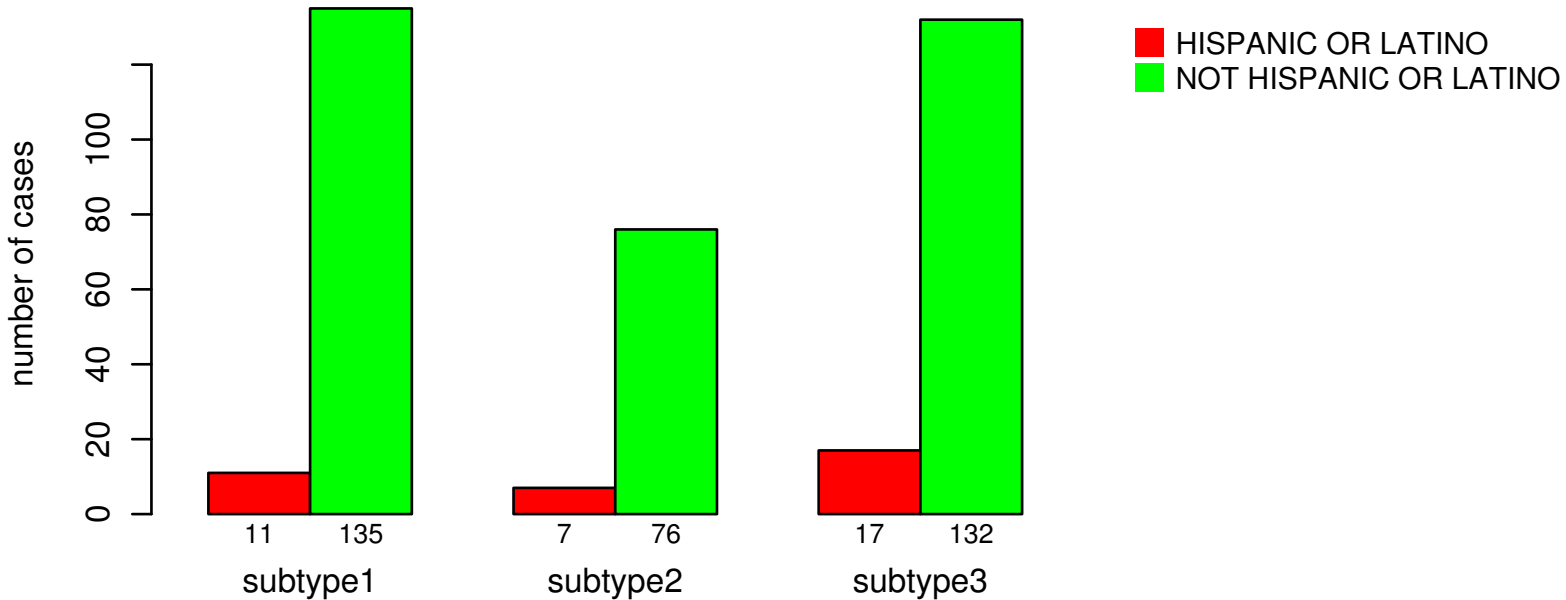

ETHNICITY

Fisher's exact test P = 0.523