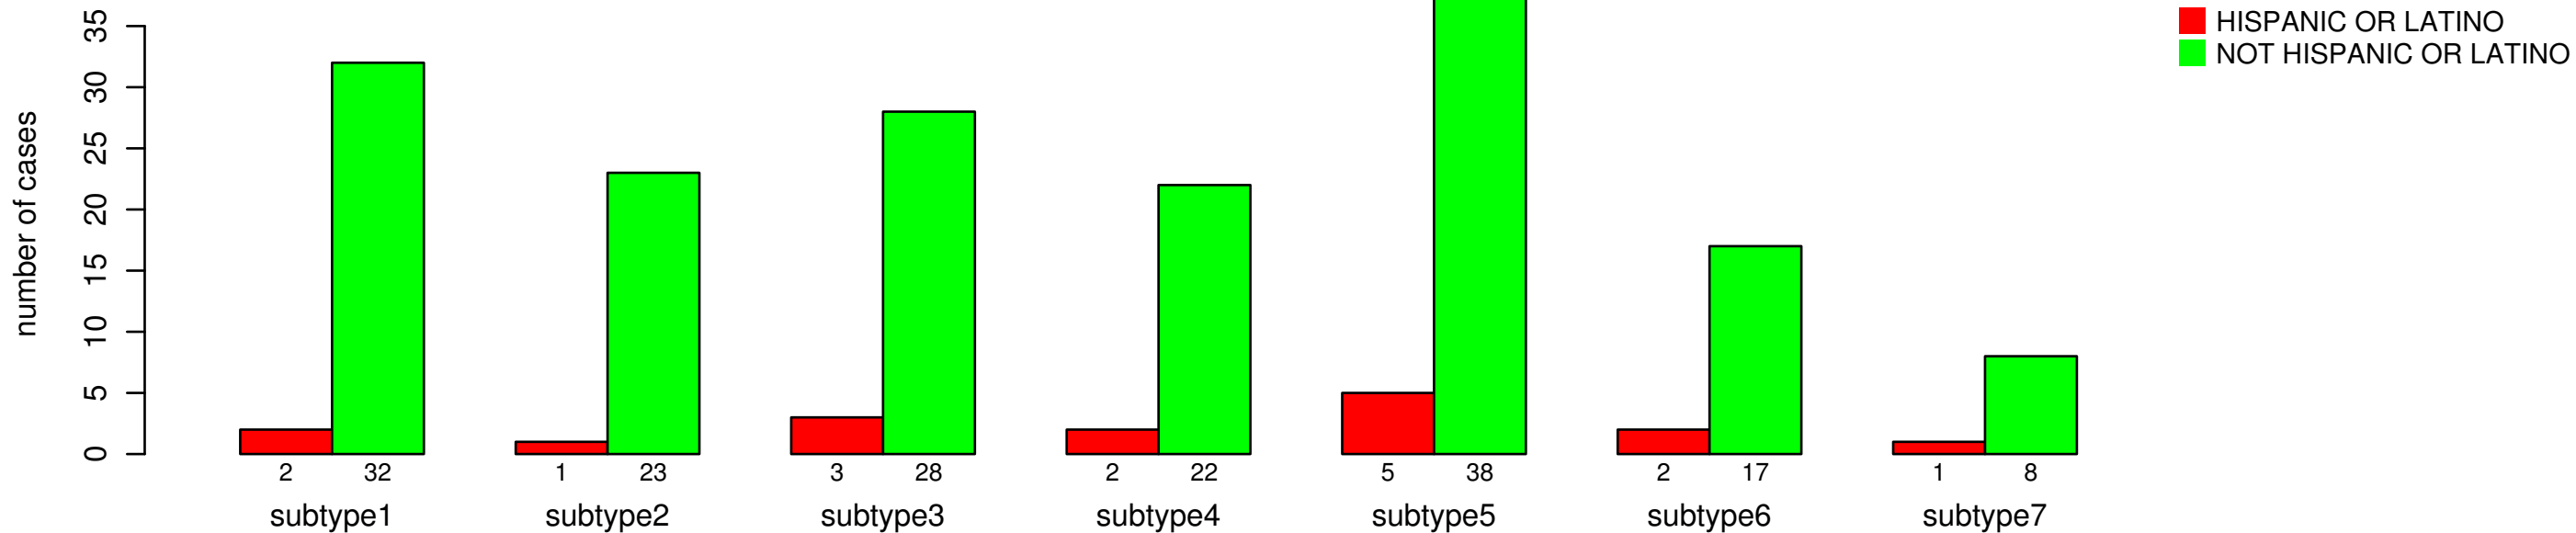

ETHNICITY

Fisher's exact test P = 0.937