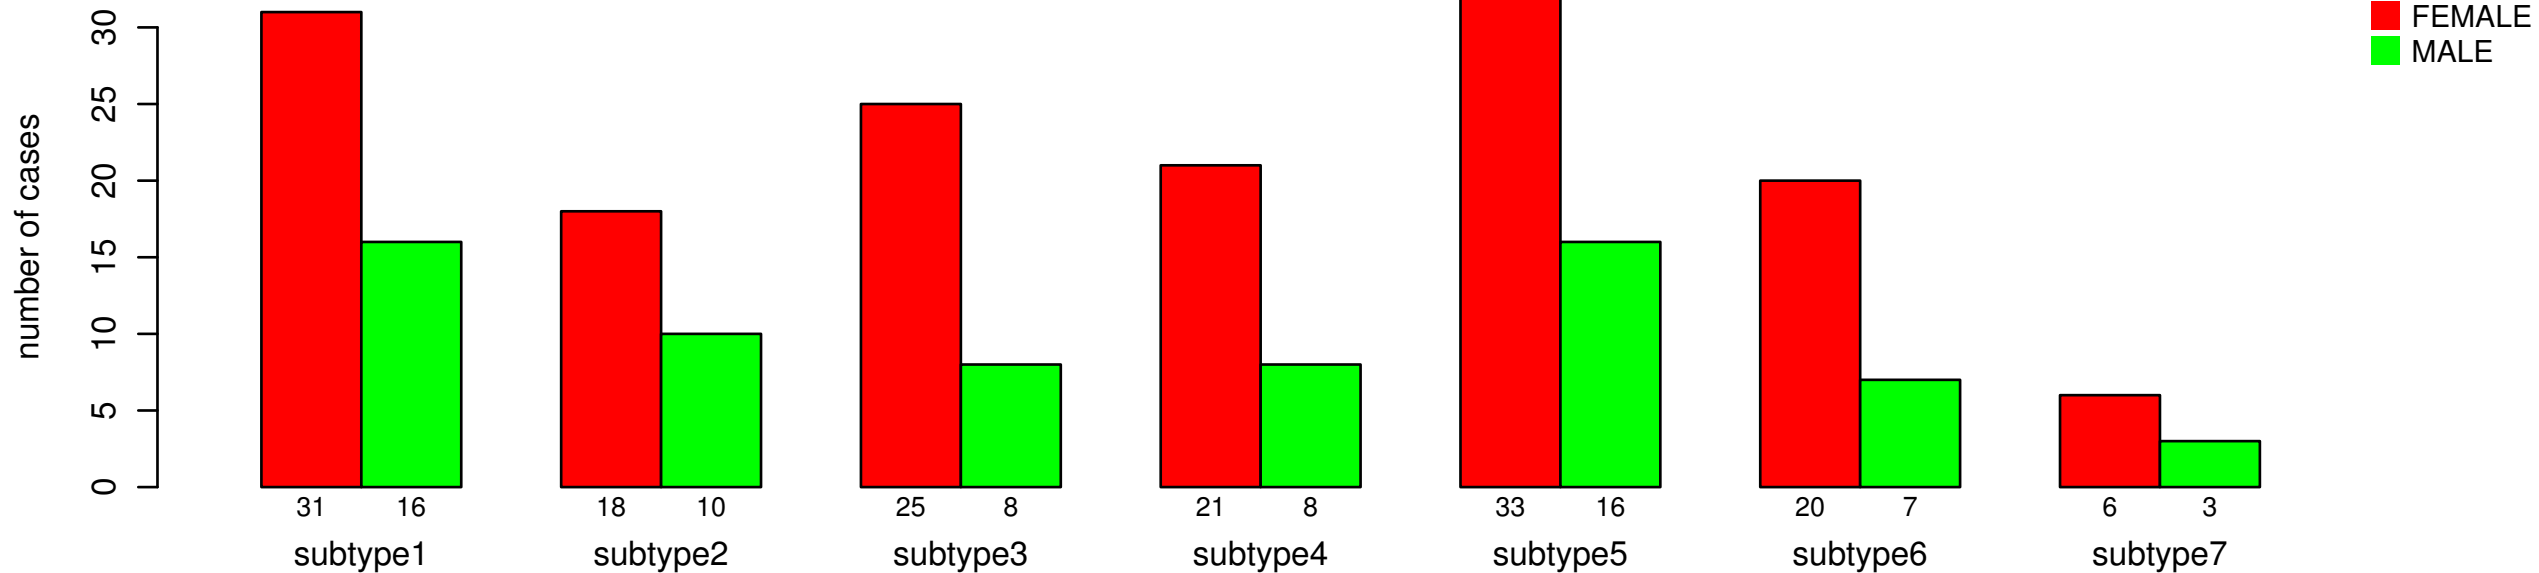

# GENDER

Fisher's exact test P = 0.942