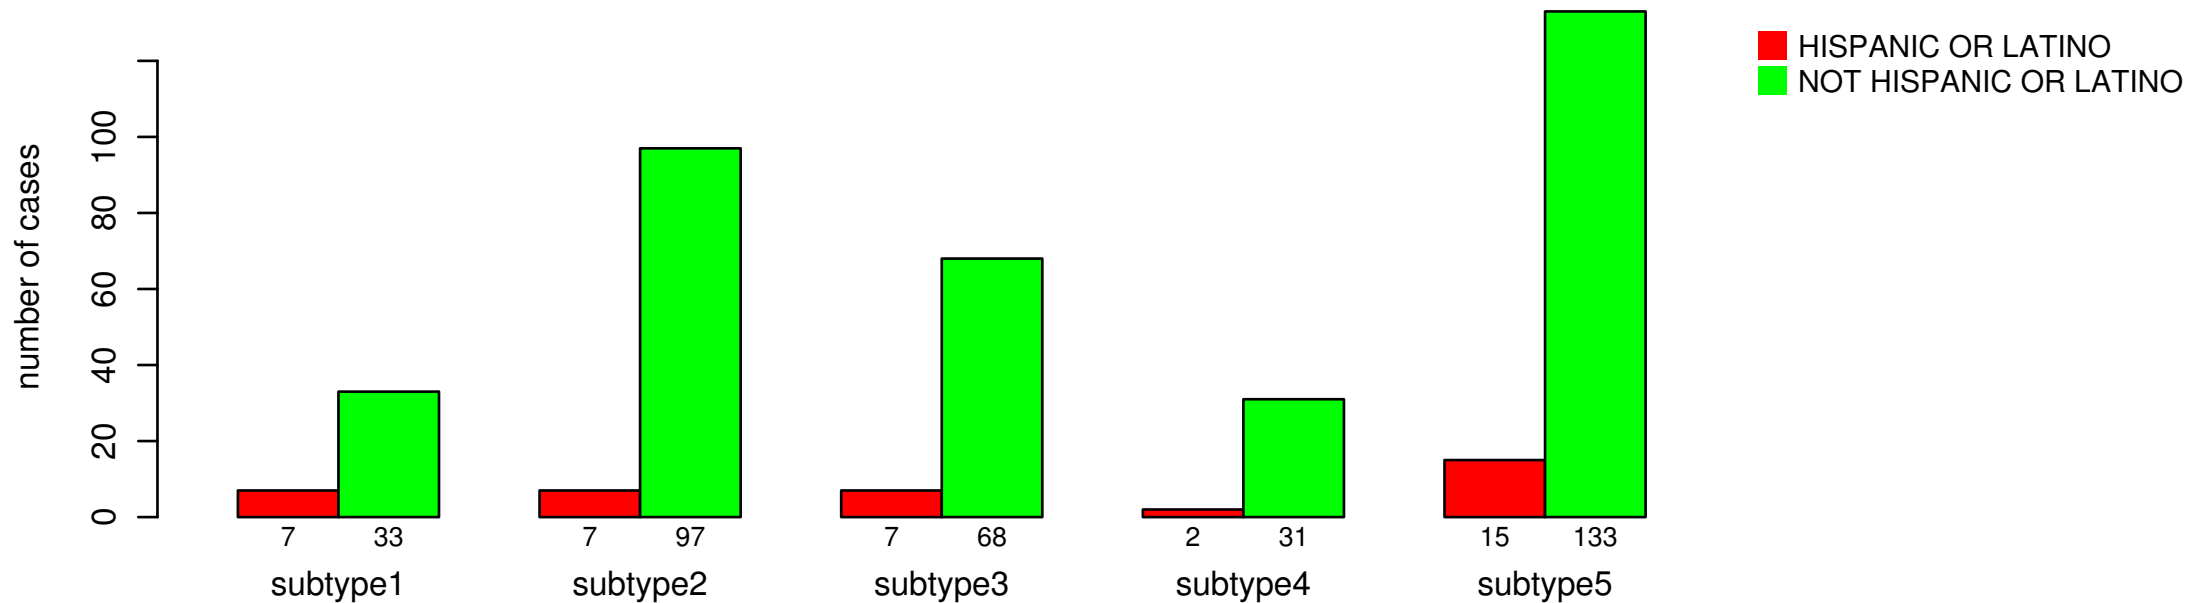

ETHNICITY

Fisher's exact test P = 0.39