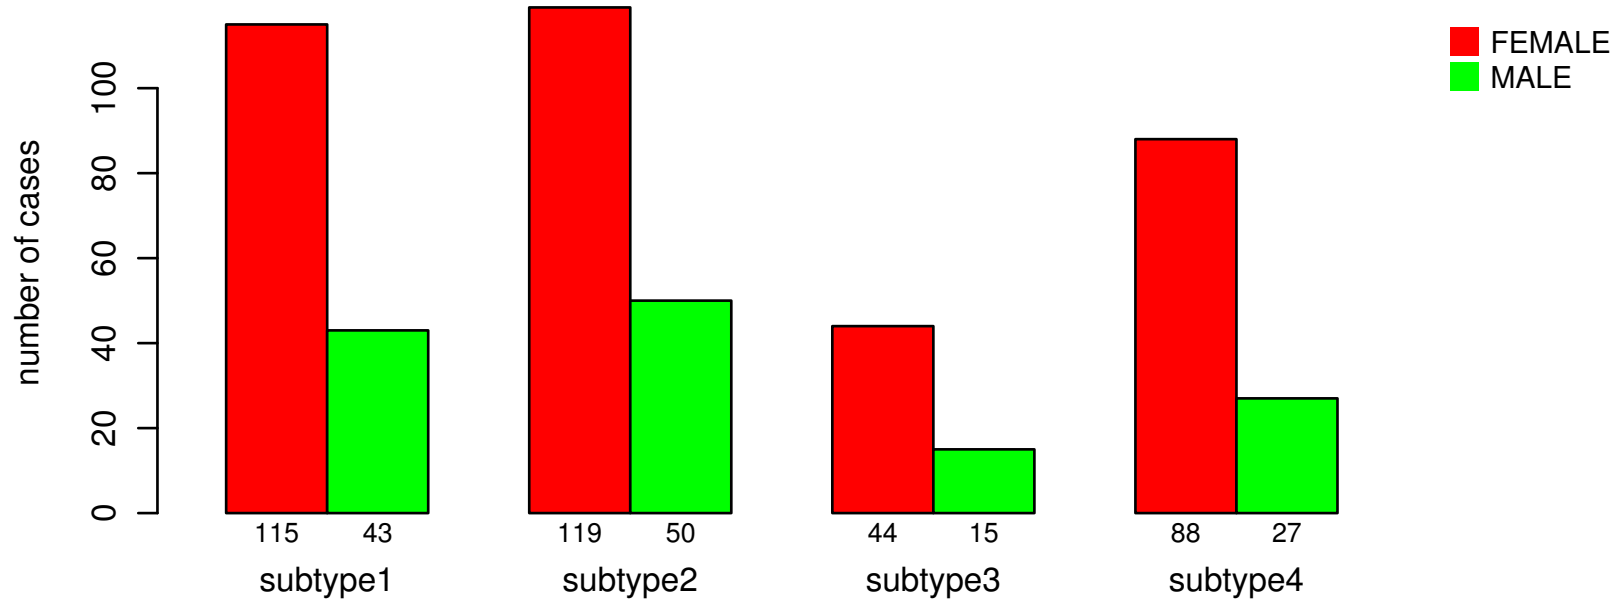

# GENDER

Fisher's exact test P = 0.717