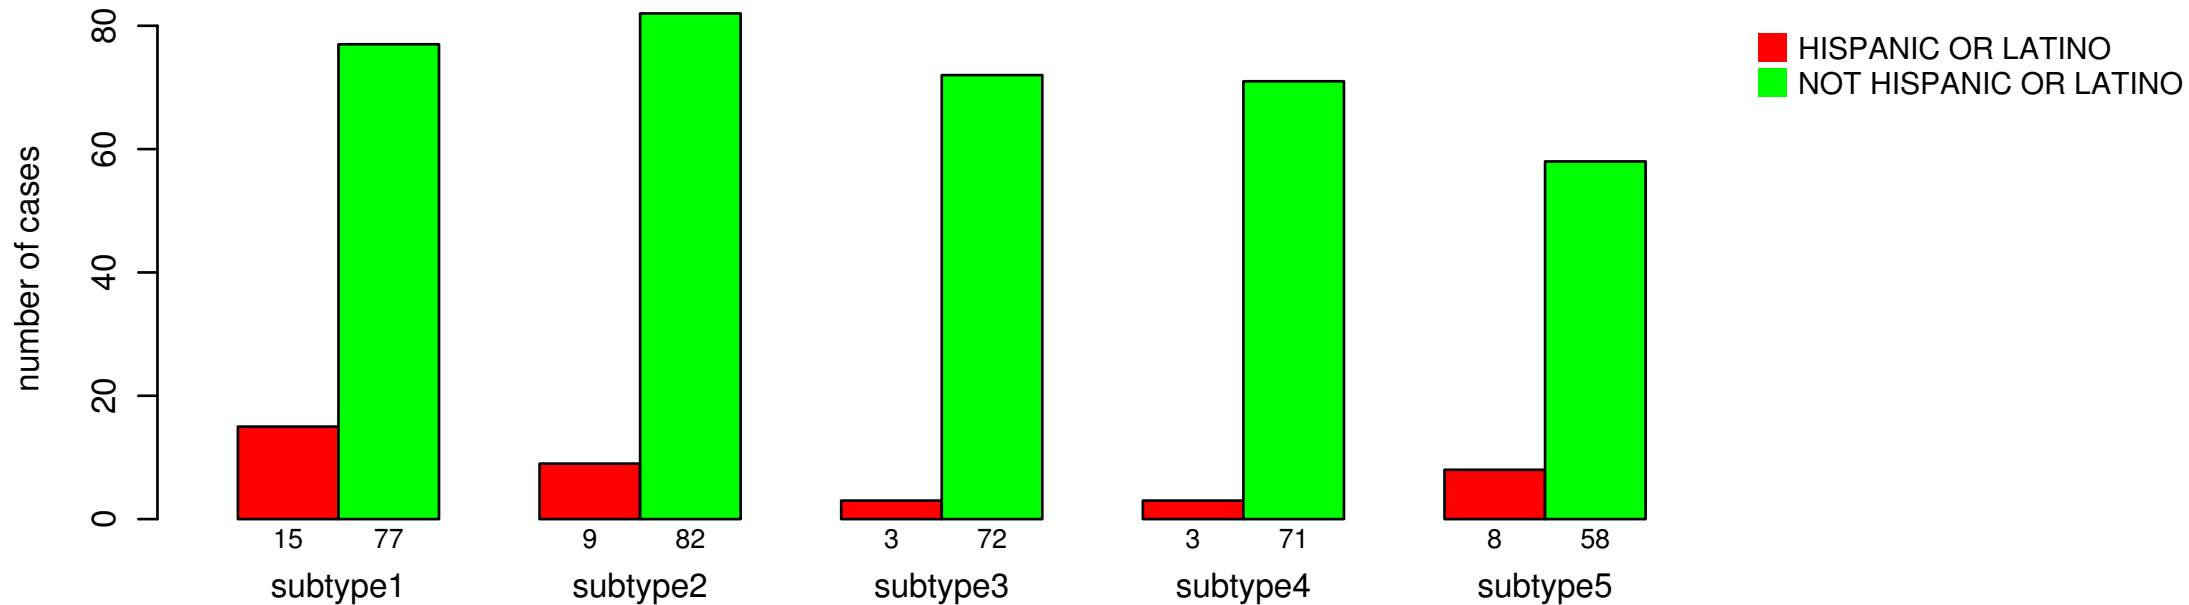

ETHNICITY

Fisher's exact test P = 0.0307