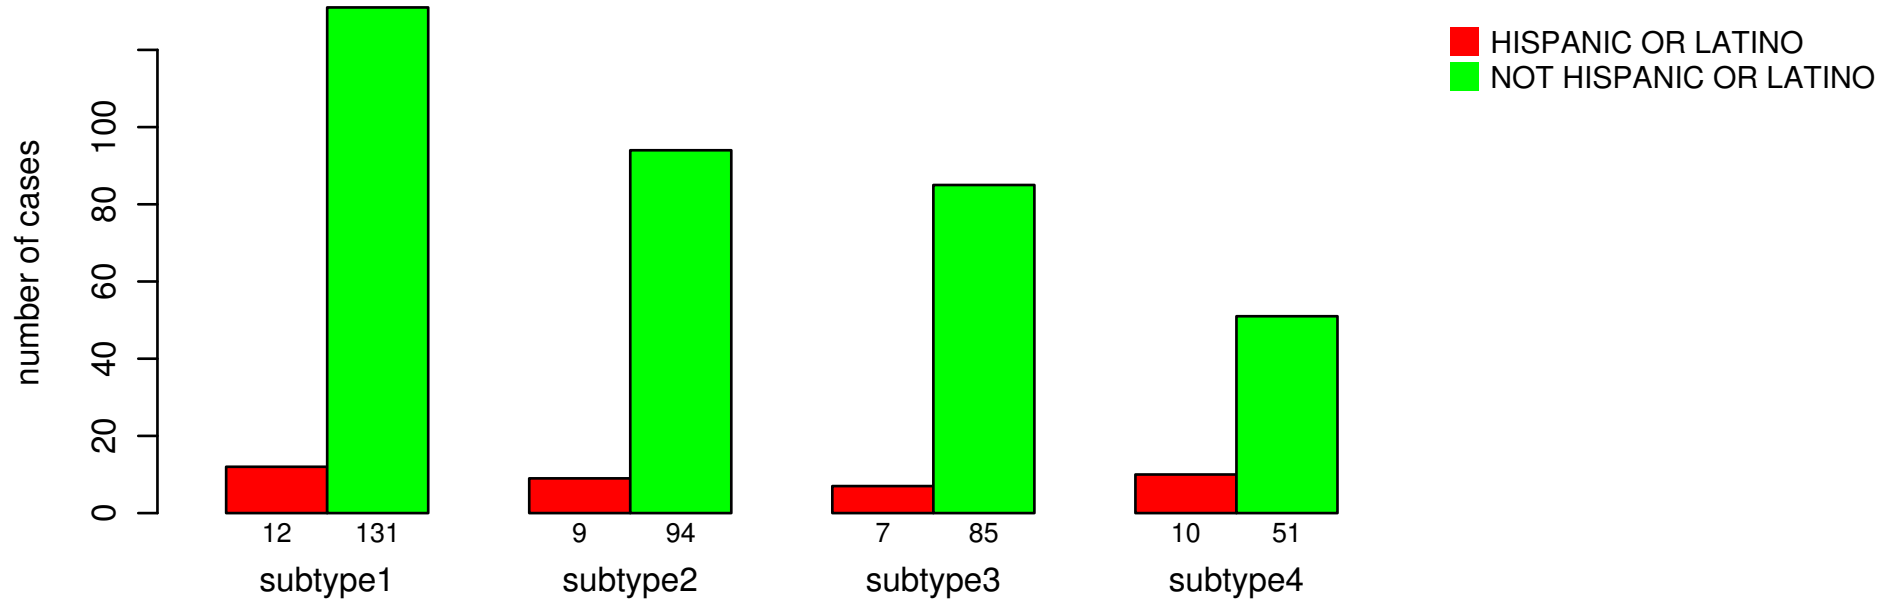

ETHNICITY

Fisher's exact test P = 0.307