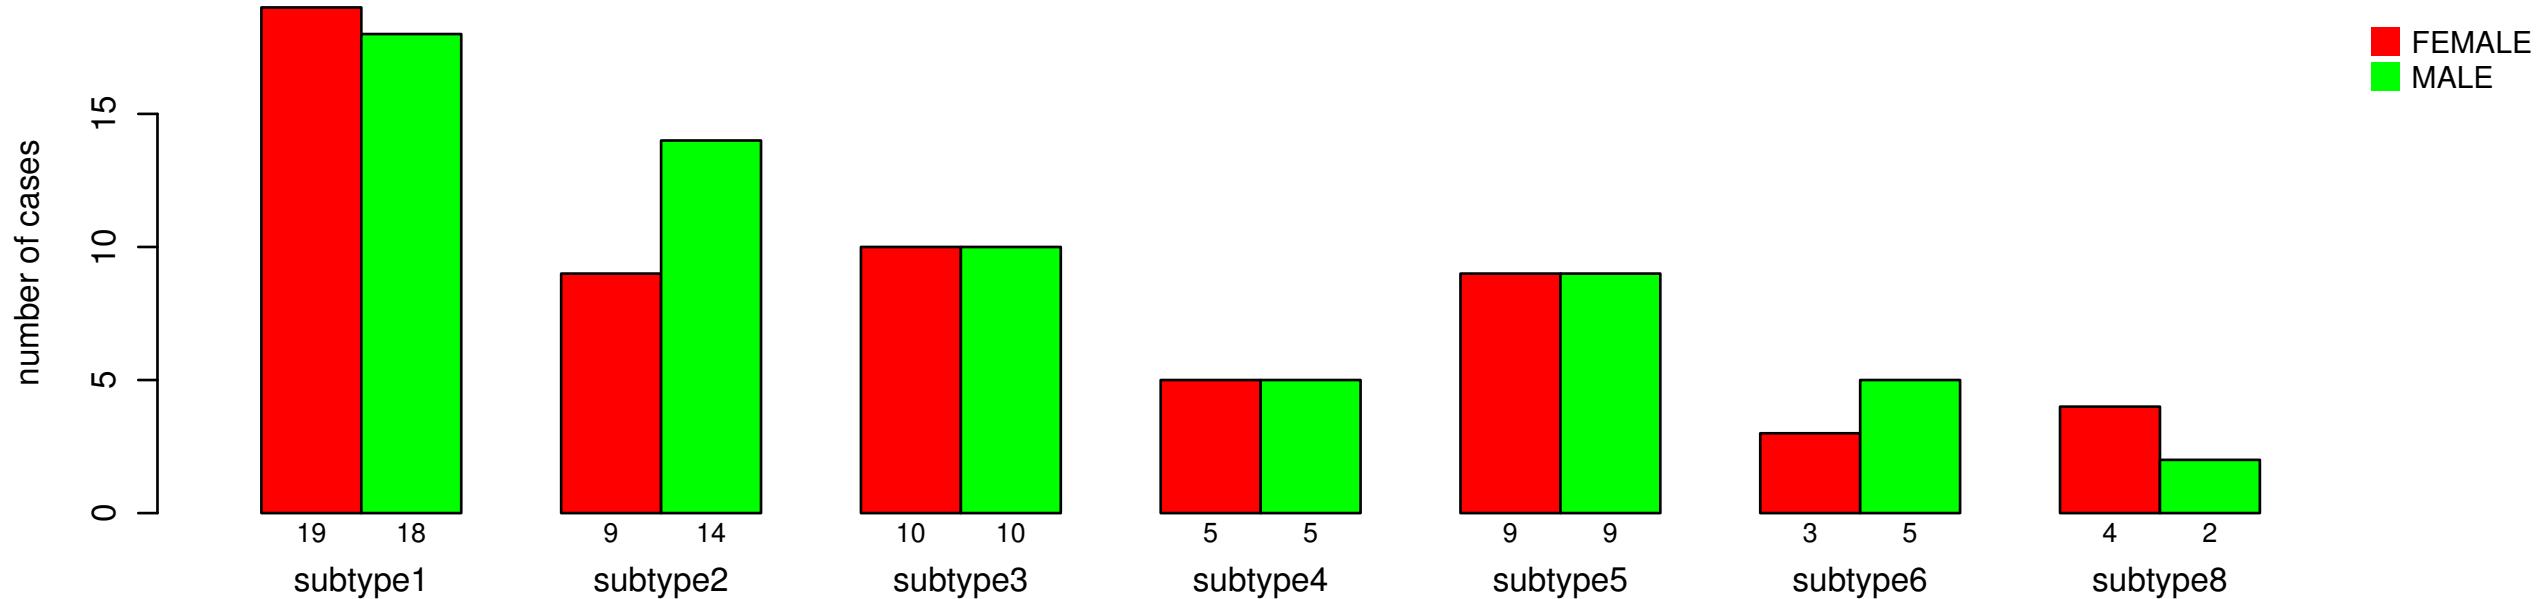

# GENDER

Fisher's exact test P = 0.914