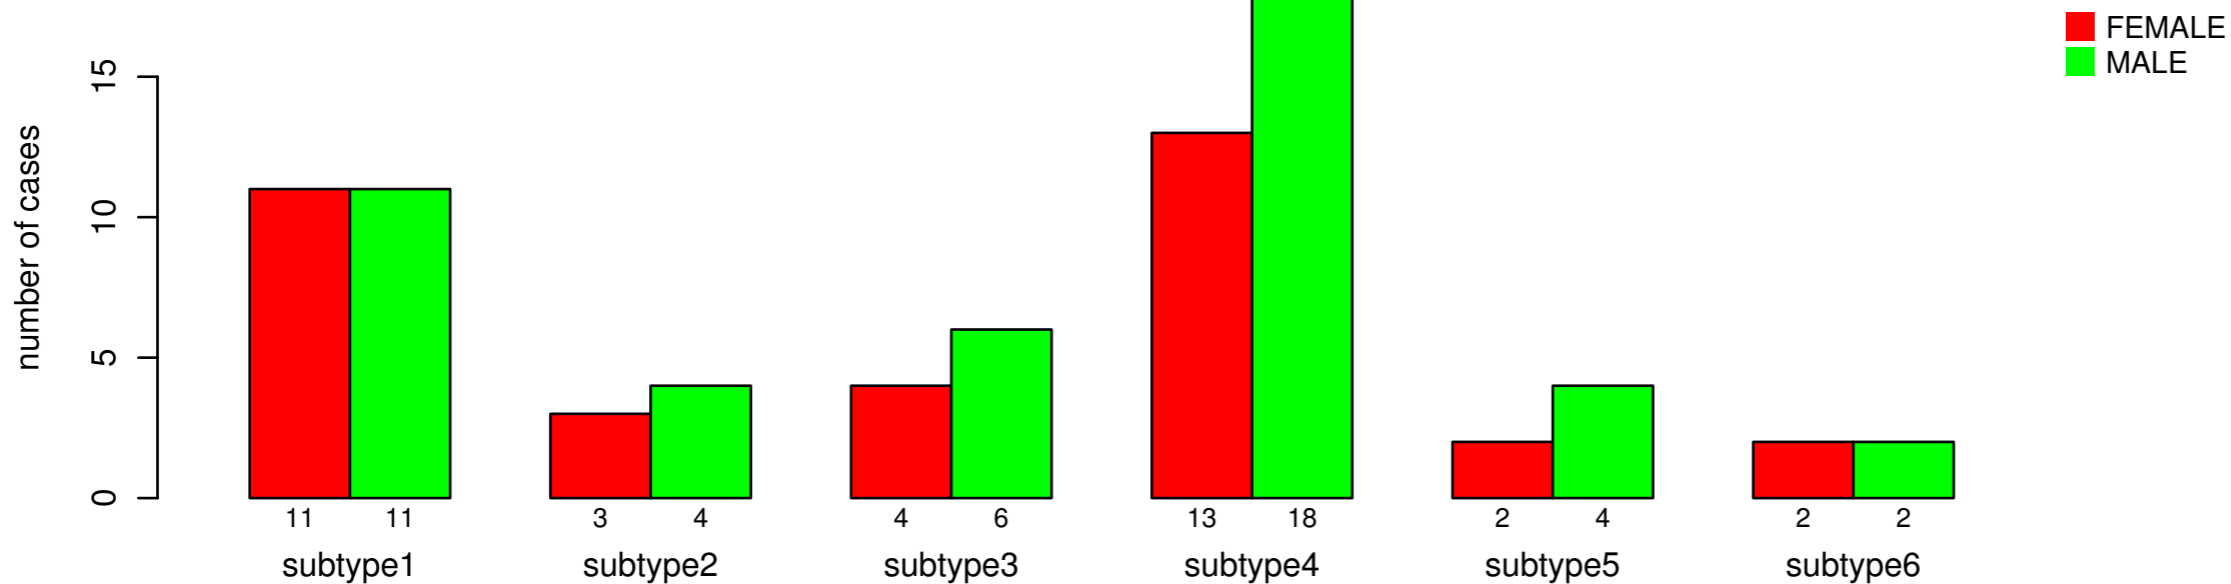

# GENDER

Fisher's exact test P = 0.983