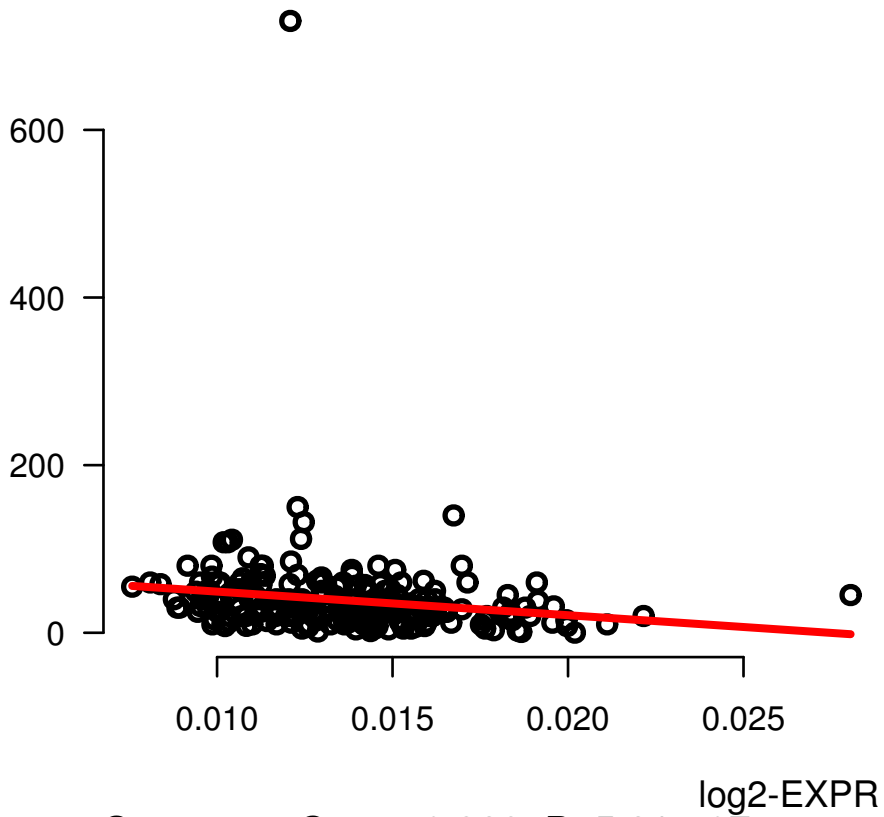

HMMR

NUMBER_PACK_YEARS_SMOKED

Spearman.Corr= -0.328, P=5.21e-07