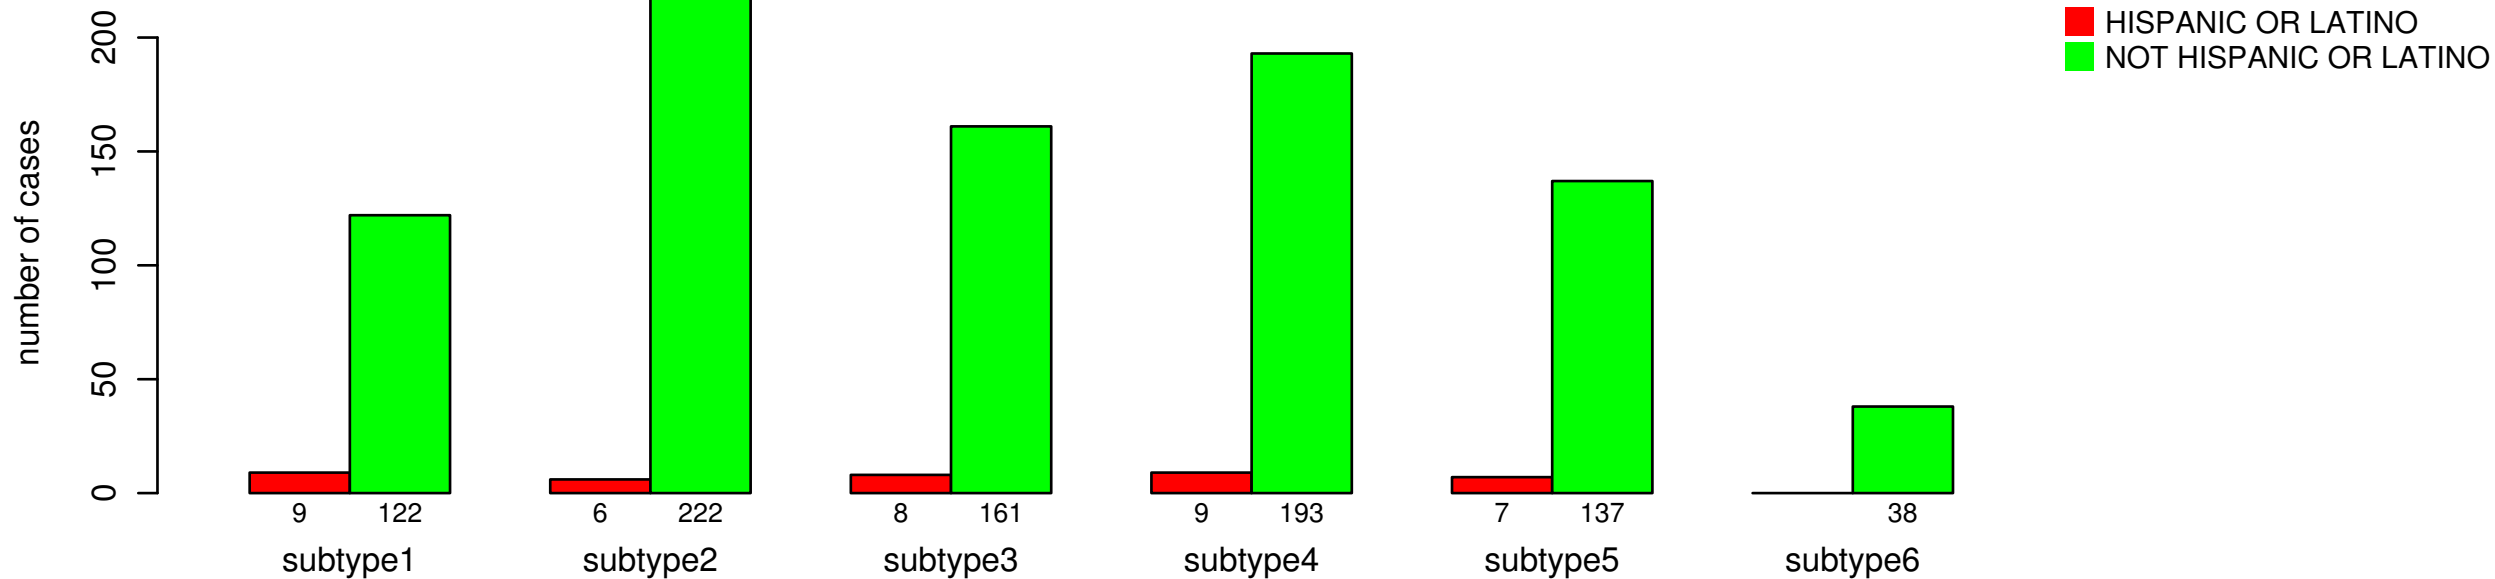

ETHNICITY

Fisher's exact test P = 0.372