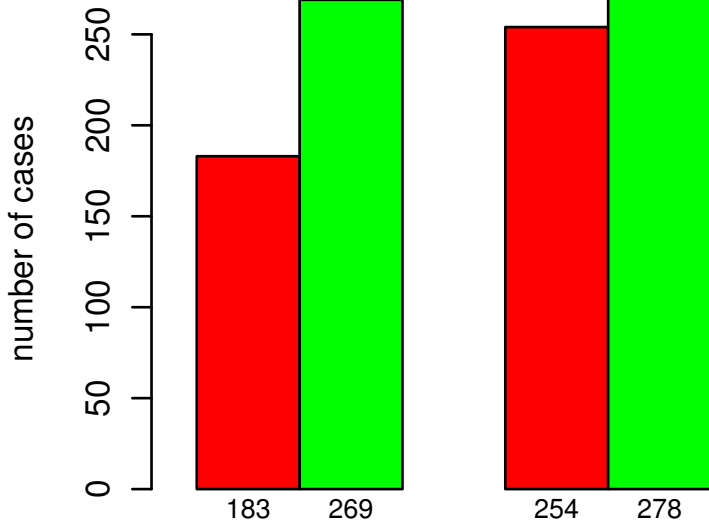

RADIATION_THERAPY

NO
YES

DEL PEAK 42(22Q13.32) MUTATED

Fisher's exact test P = 0.0243