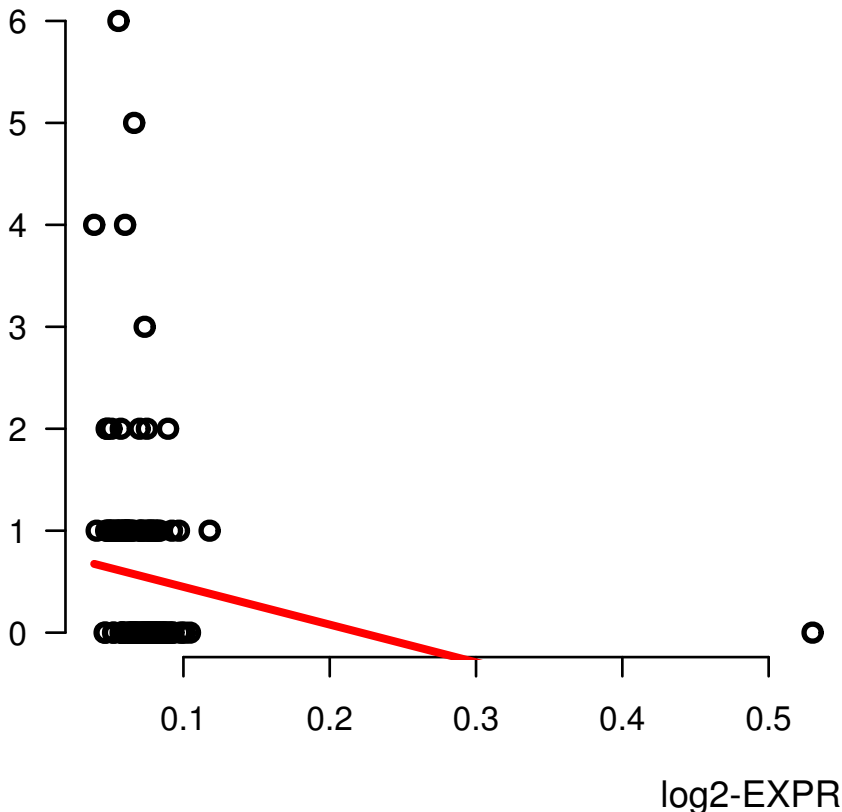

TRIM56

PREGNANCY_SPONTANEOUS_ABORTION_COUNT

Spearman.Corr= -0.393, P=8.67e-07