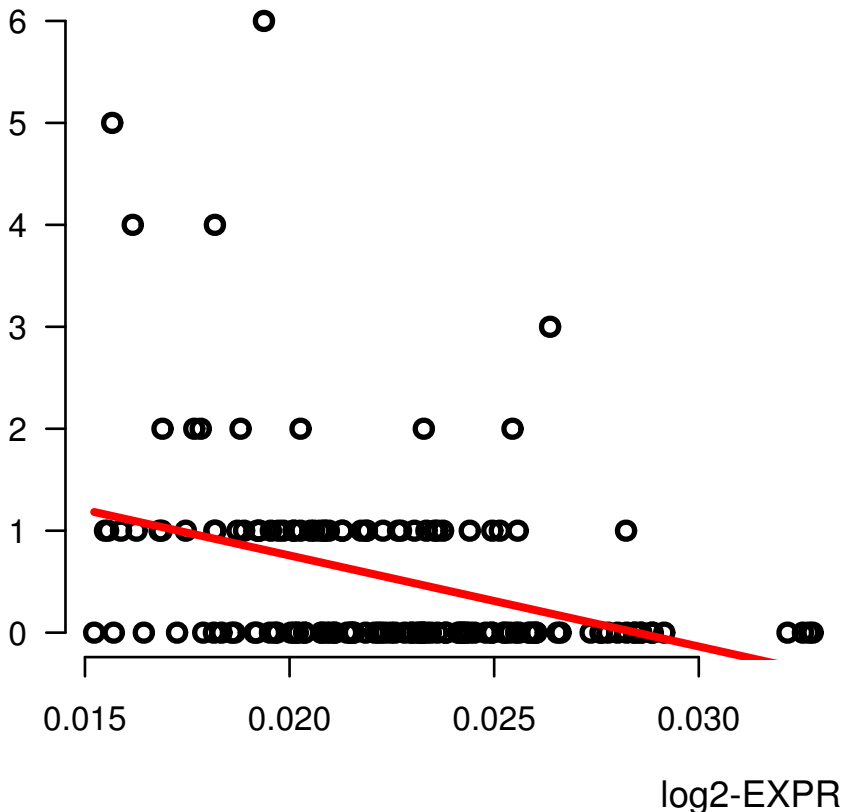

ZBTB25

PREGNANCY_SPONTANEOUS_ABORTION_COUNT

Spearman.Corr= -0.403, P=4.3e-07