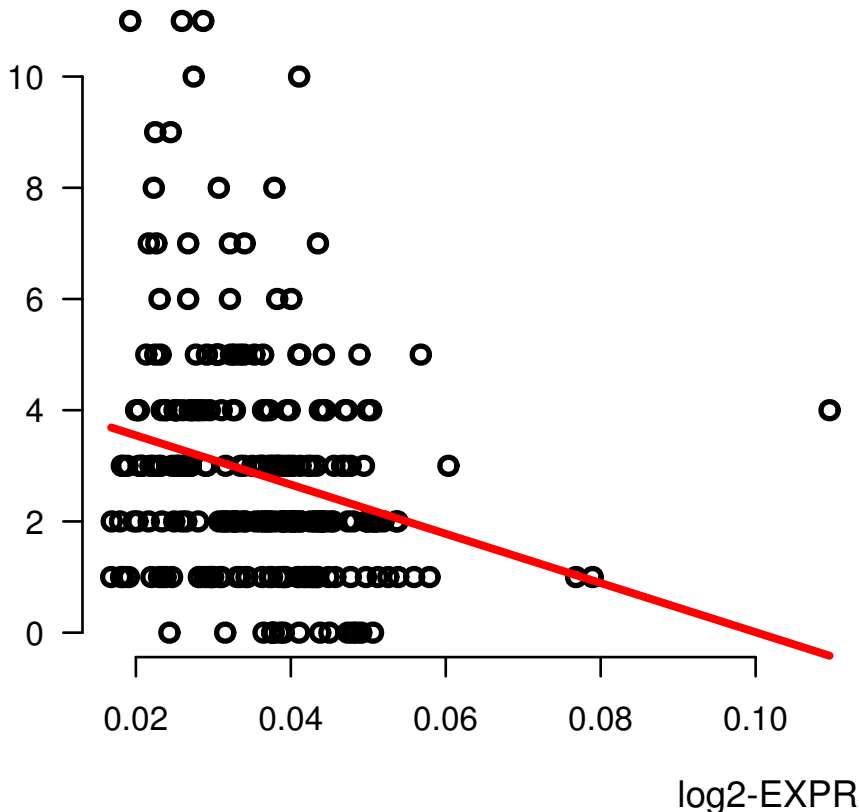

LHX4

PREGNANCIES_COUNT_LIVE_BIRTH

Spearman.Corr= -0.283, P=3.26e-06