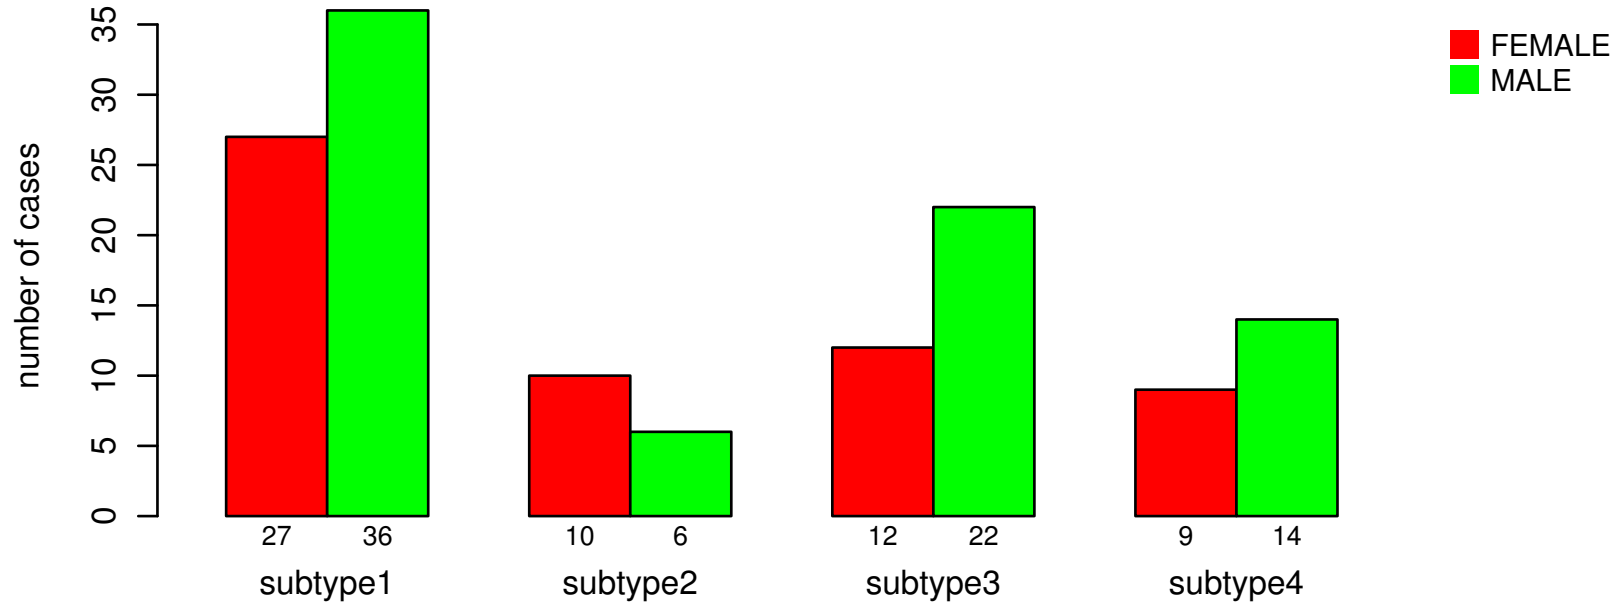

# GENDER

Fisher's exact test P = 0.339