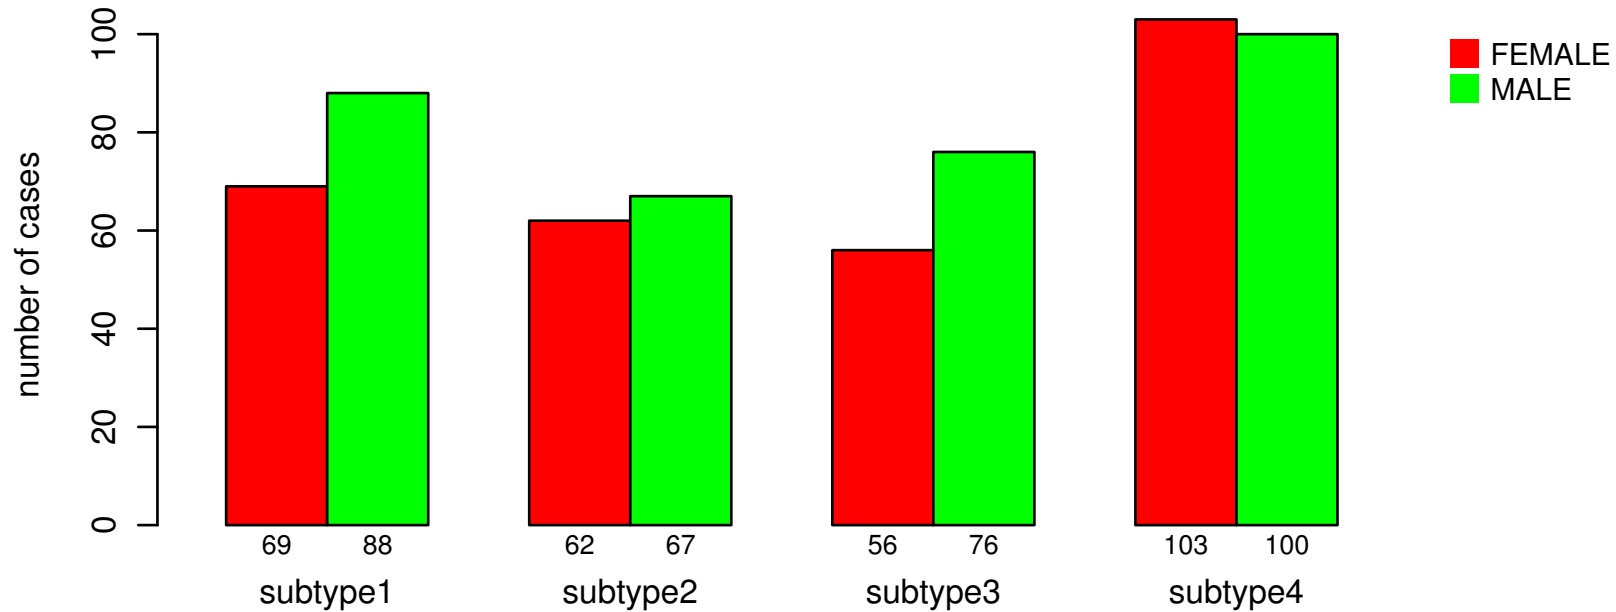

## GENDER

Fisher's exact test P = 0.416