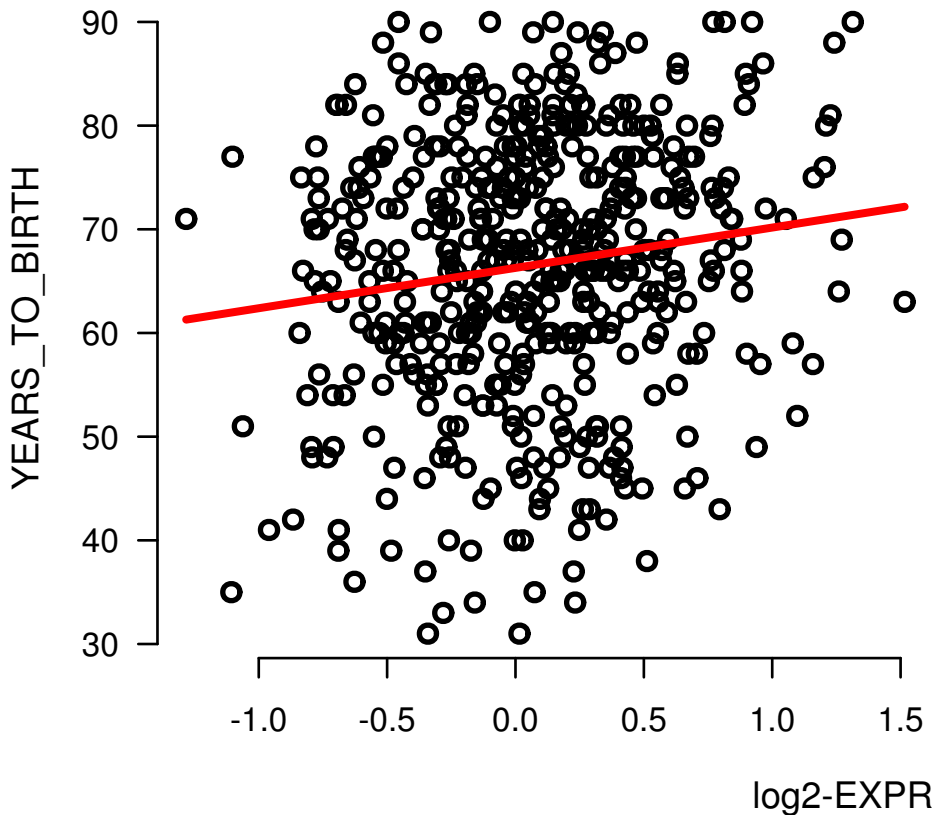

# MAP2K1|MEK1\_PS217\_S221

Spearman.Corr= 0.124, P=0.00589