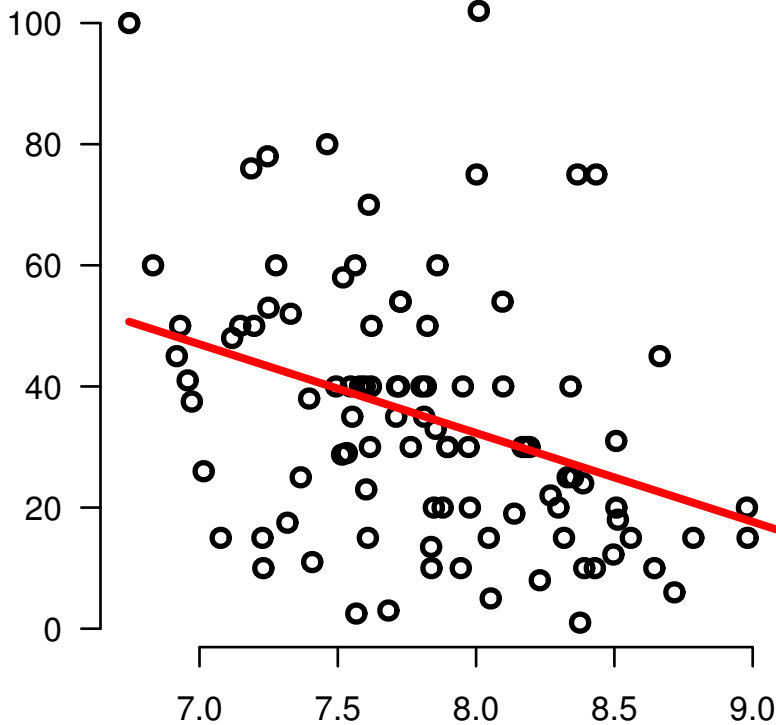

# PCGF1|84759

NUMBER\_PACK\_YEARS\_SMOKED

$\log_2$ -EXPR  
Spearman.Corr= -0.391, P=7.44e-05