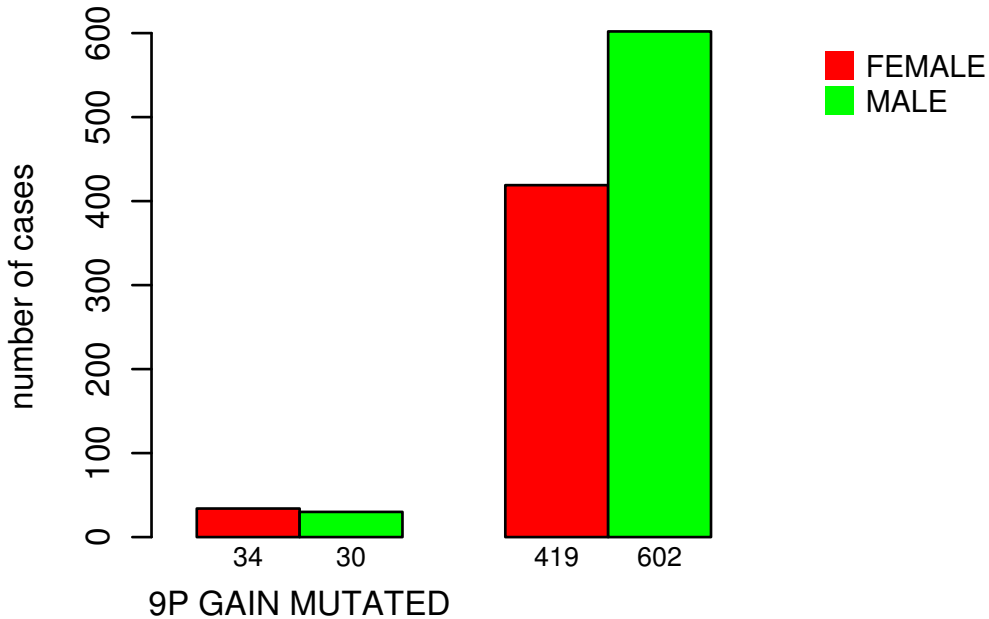

# GENDER

Fisher's exact test P = 0.0671