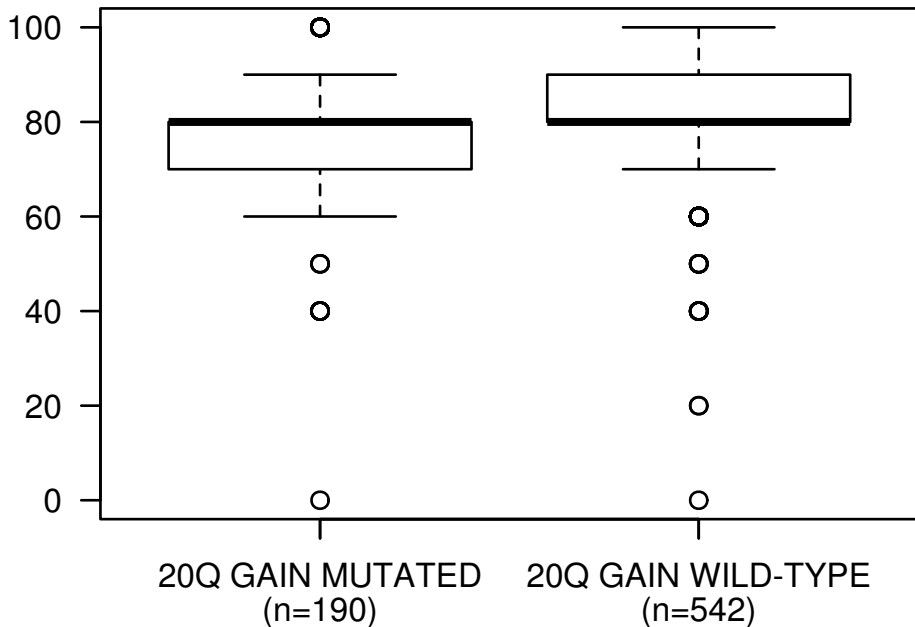

KARNOFSKY_PERFORMANCE_SCORE

KARNOFSKY_PERFORMANCE_SCORE

Wilcoxon test P = 6.72e-06