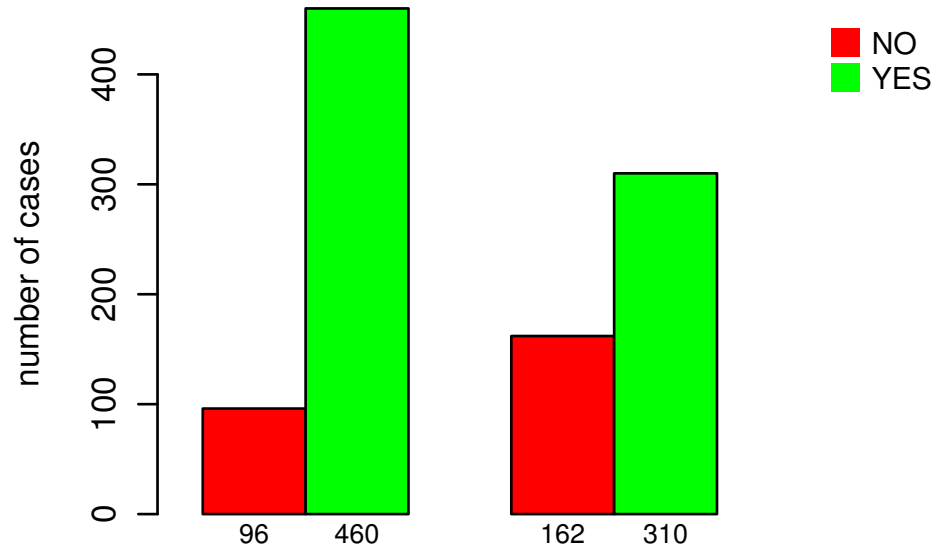

# RADIATION\_THERAPY

DEL PEAK 20(9P21.3) MUTATED

Fisher's exact test  $P = 4.09e-10$