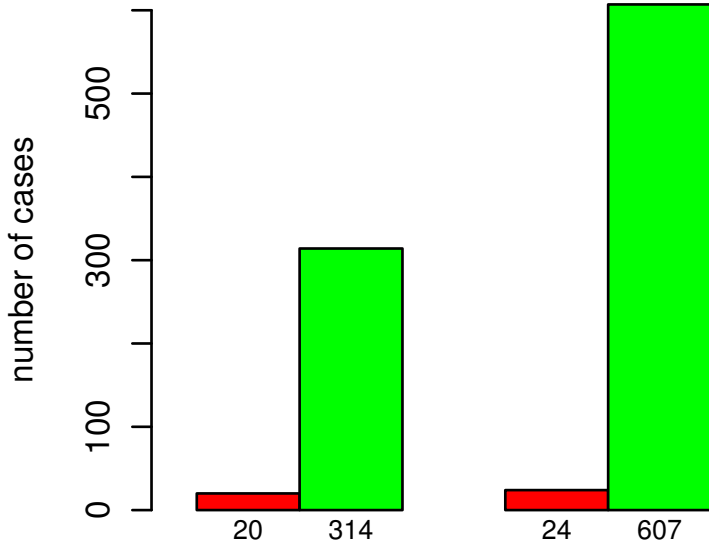

# ETHNICITY

■ HISPANIC OR LATINO  
■ NOT HISPANIC OR LATINO

DEL PEAK 42(19Q13.41) MUTATED

Fisher's exact test  $P = 0.144$