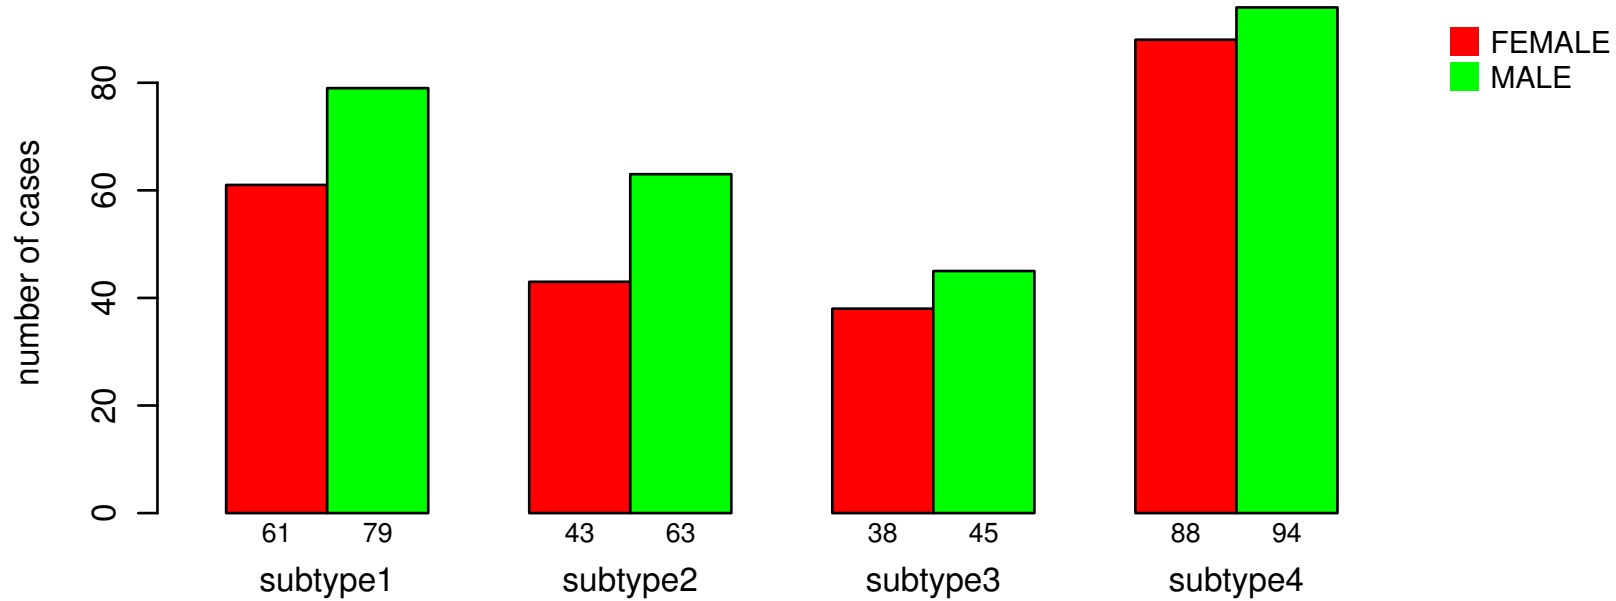

# GENDER

Fisher's exact test P = 0.618