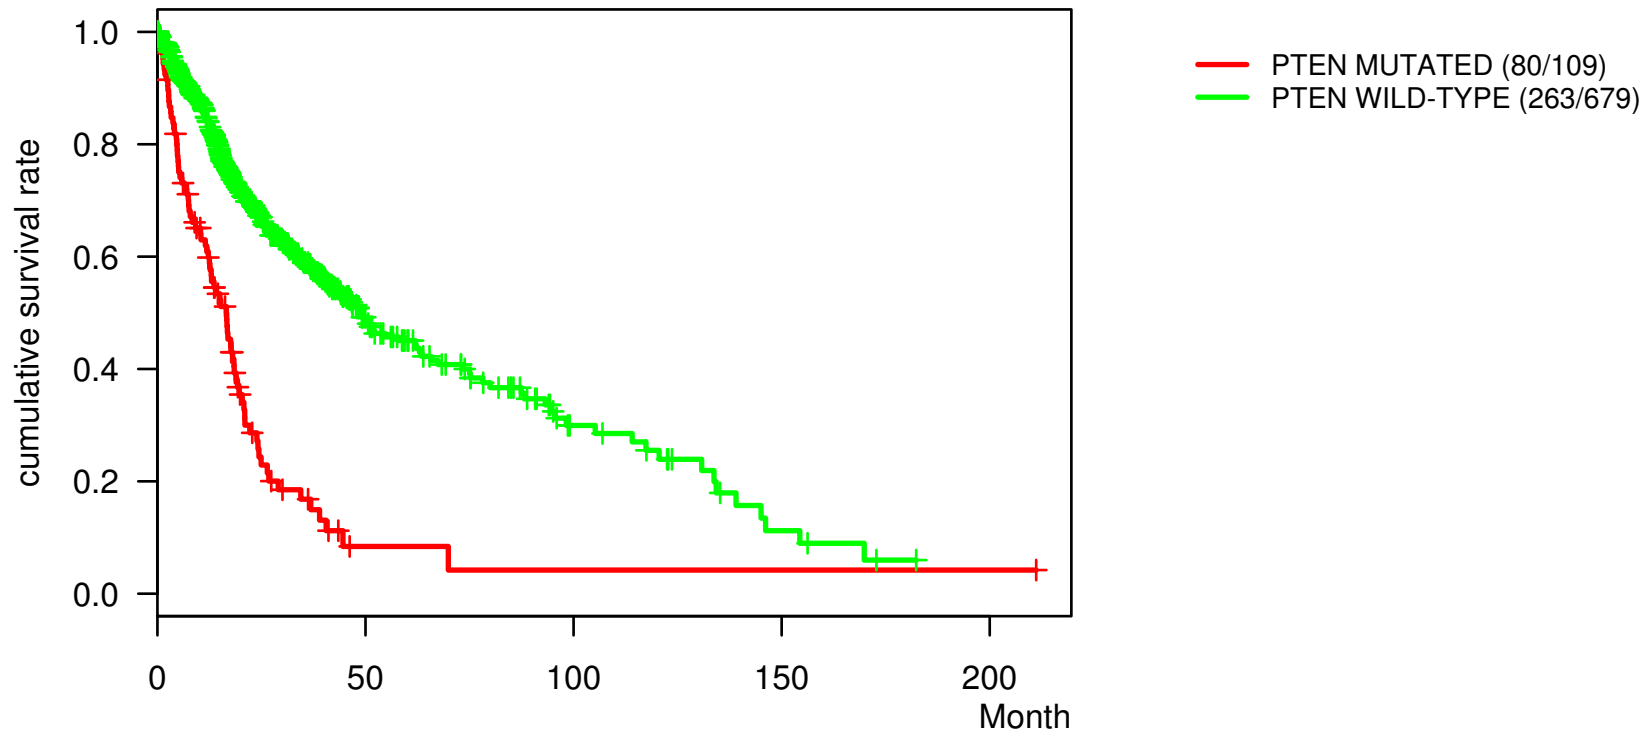

# Time to Death

logrank P=0, HazardRatio=3, C-index=0.76