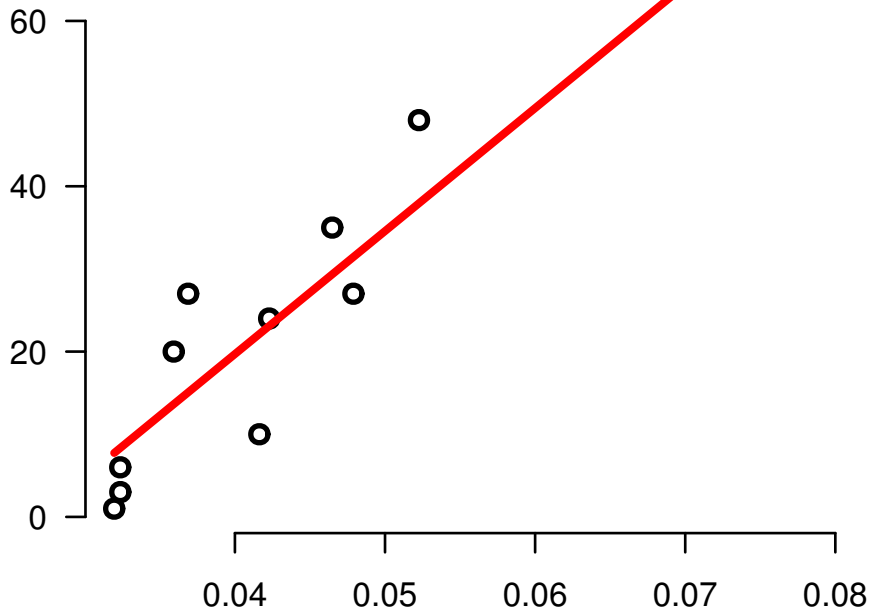

NFATC2IP

NUMBER_PACK_YEARS_SMOKED

log2-EXPR
Spearman.Corr= 0.92, P=5.95e-05