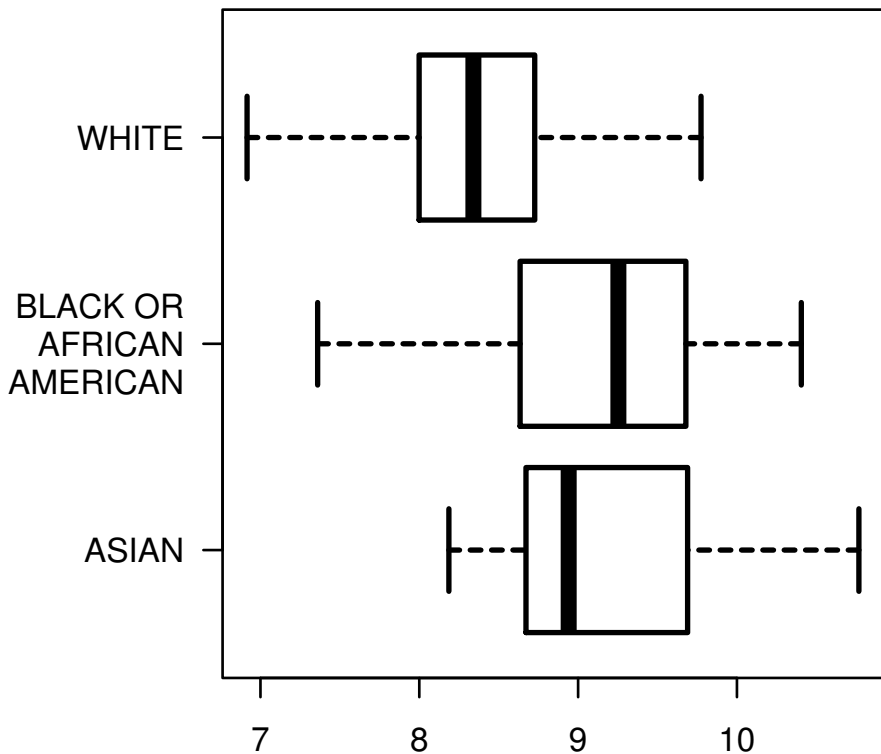

# NOTCH2NL|388677

RACE

log<sub>2</sub>-EXPR

Kruskal-Wallis P = 8.58e-13