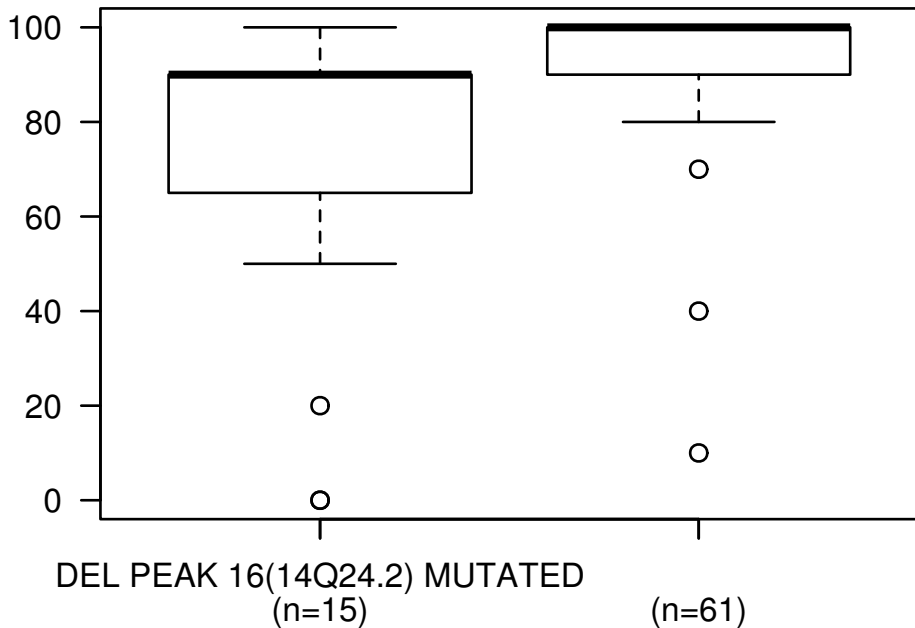

# KARNOFSKY\_PERFORMANCE\_SCORE

KARNOFSKY\_PERFORMANCE\_SCORE

Wilcoxon test P = 0.00896